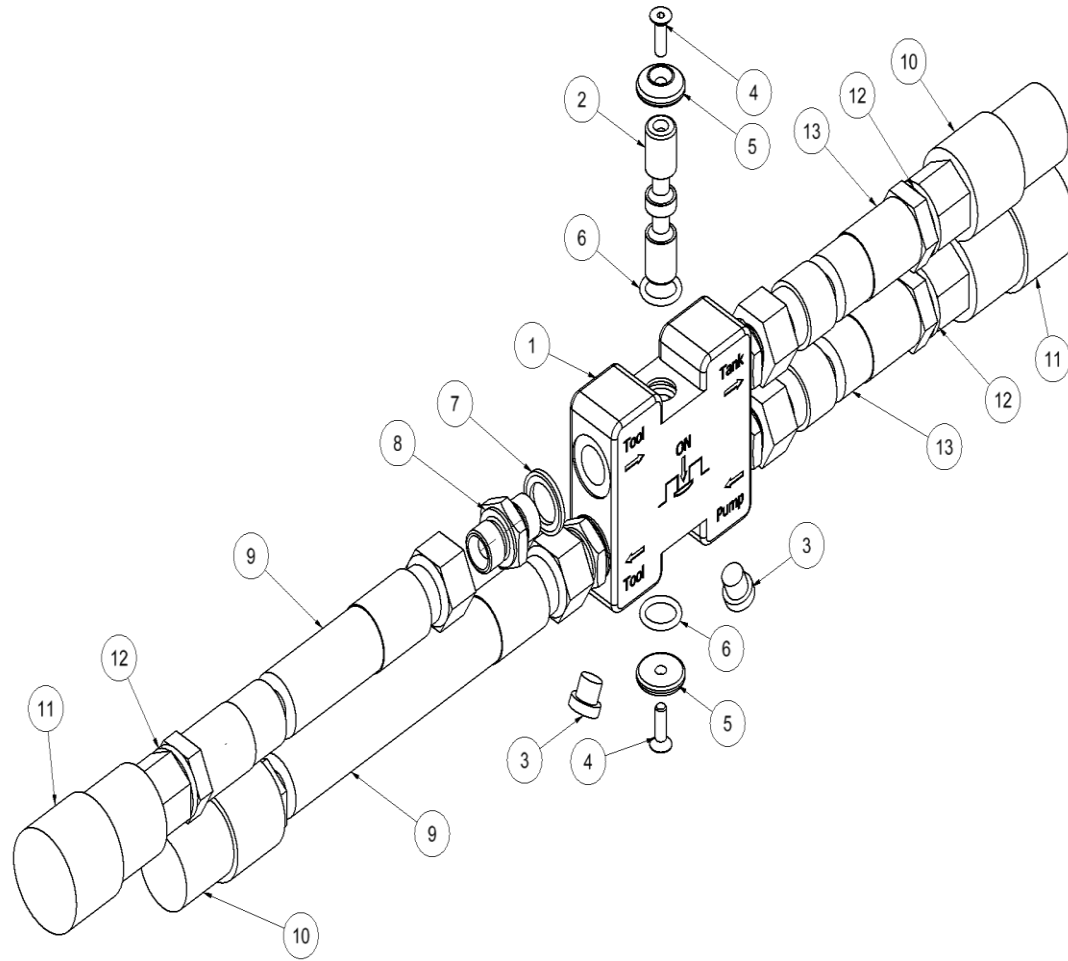

Remote Valve HRV spare parts list

Pos.	Part No.	Description	Pcs.
1	8232806	Valve block	1
2	8232807	Spool	1
3	7621323	Pipe plug 1/8" w/seal	2
4	7632810	Screw M5x16	2
5	8232809	Alu. Washer	2
6	7532812	O-Ring Ø14x2,5	2
7	7521017	Seal ring 3/8"	4
8	7421771	Fitting 3/8"x3/8"	4
9	7431815	3/8" tail-hose set 2 m	1
10	7401141	Q.R. coupling 1/2" BSP Male	2
11	7401142	Q.R. coupling 1/2" BSP Female	2
12	7521072	Seal ring 1/2"	4
13	4142313	3/8" tail-hose-set 0.3 m	1