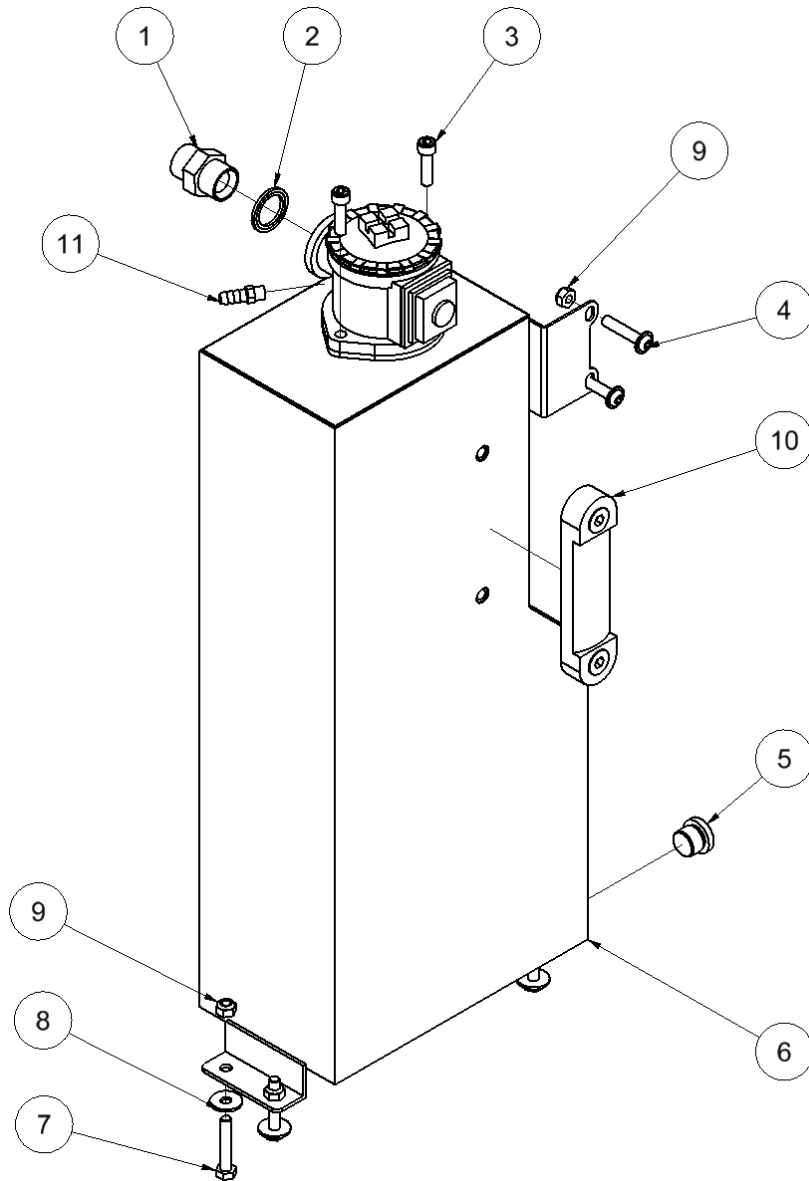

HPP27VMF spare parts list

From serial No. 12645

Fig. 3

Pos.	Part No.	Description	Pcs.
1	8221932	Valve block	1
2	7621075	Threaded plug 1/2" w/seal	1
3	7621037	Pipe plug 1/8" <i>Loctite 542</i>	4
4	7621044	Screw M8x16	8
5	7622357	Pipe plug 1/4" <i>Loctite 542</i>	11
6	7421587	Pressure relief valve 40 Nm	2
7	7521017	Seal ring 3/8"	2
8	7421771	Fitting 3/8"x3/8"	2
9	7521072	Seal ring 1/2"	13
10	7421063	Fitting 1/2"x1/2" BSP	6
11	7401142	Q.R. coupling 1/2" BSP female	3
12	7401141	Q.R. coupling 1/2" BSP male	3
13	8221933	Spool A	1
14	8221934	Spool B	1
15	7721094	Lever ON/OFF <i>Loctite 243</i>	3
16	8221935	Spool C	1
17	7421733	Check valve	1
18	7421735	Hose fitting 3/8"x1/2" <i>Loctite 542</i>	1
19	7621050	Roll pin ø5x14	3
20	7621097	Retaining ring AV15	3
21	7521135	O-ring 11x2 mm	3
22	7421740	Hose clip 3/8"	2
23	9023107	Hose 3/8"	1
24	7621096	Retaining ring A15	3
25	7521134	O-ring 15x2 mm	3
26	7421582	Fitting 1/2"x3/4" BSP	1
	2123003	Valveblock Compl. HPP27	1

HPP27VMF spare parts list

From serial No. 12645

Fig. 4

Pos.	Part No.	Description	Pcs.
1	7422260	Fitting 3/4"x3/4"	1
2	7521118	Seal ring 3/4"	1
3	7621045	Screw M8x30	2
4	7621795	Screw M8x40	2
5	7621075	Threaded plug 1/2" w/seal	1
6	8222844	Hydraulic tank HPP27	1
7	7621049	Screw M8x45	4
8	7621035	Washer M8	4
9	7621010	Lock nut M8	6
10	7722930	Sight glass	1
11	7421734	Hose fitting 3/8"x1/8"	1