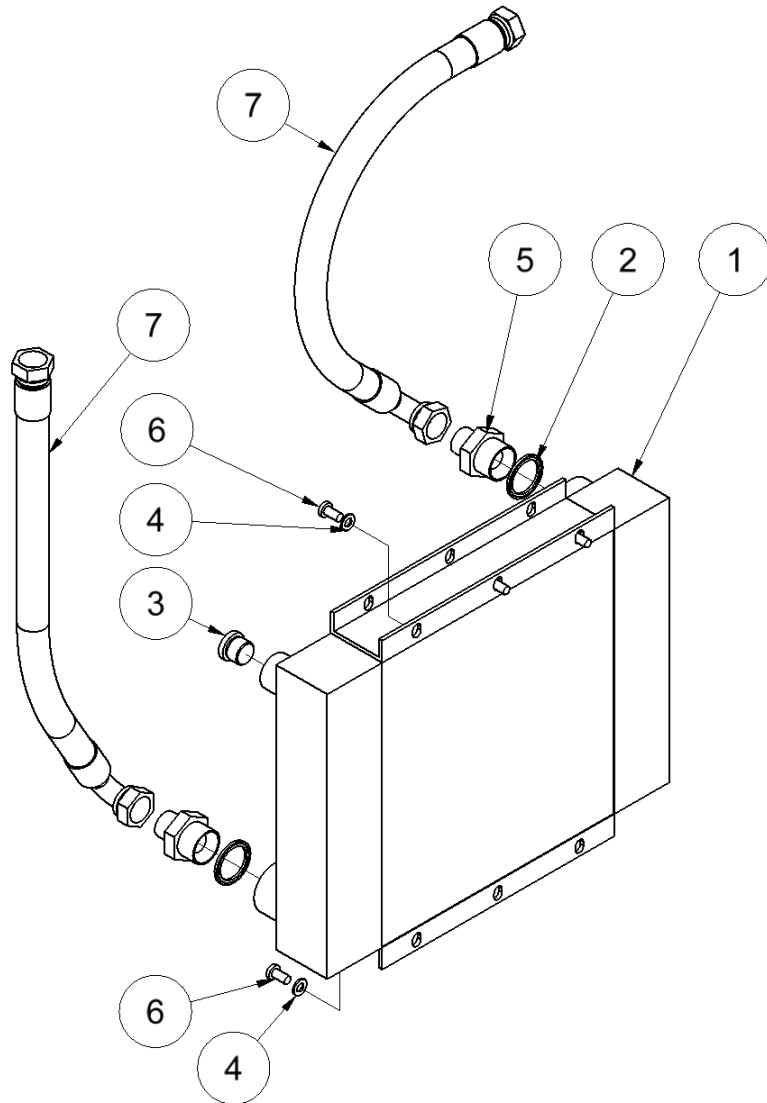

HPP27VMF spare parts list

From serial No. 12645

Fig. 3

Pos.	Part No.	Description	Pcs.
1	8221932	Valve block	1
2	7621075	Threaded plug 1/2" w/seal	1
3	7621037	Pipe plug 1/8" <i>Loctite 542</i>	4
4	7621044	Screw M8x16	8
5	7622357	Pipe plug 1/4" <i>Loctite 542</i>	11
6	7421587	Pressure relief valve 40 Nm	2
7	7521017	Seal ring 3/8"	2
8	7421771	Fitting 3/8"x3/8"	2
9	7521072	Seal ring 1/2"	13
10	7421063	Fitting 1/2"x1/2" BSP	6
11	7401142	Q.R. coupling 1/2" BSP female	3
12	7401141	Q.R. coupling 1/2" BSP male	3
13	8221933	Spool A	1
14	8221934	Spool B	1
15	7721094	Lever ON/OFF <i>Loctite 243</i>	3
16	8221935	Spool C	1
17	7421733	Check valve	1
18	7421735	Hose fitting 3/8"x1/2" <i>Loctite 542</i>	1
19	7621050	Roll pin ø5x14	3
20	7621097	Retaining ring AV15	3
21	7521135	O-ring 11x2 mm	3
22	7421740	Hose clip 3/8"	2
23	9023107	Hose 3/8"	1
24	7621096	Retaining ring A15	3
25	7521134	O-ring 15x2 mm	3
26	7421582	Fitting 1/2"x3/4" BSP	1
	2123003	Valveblock Compl. HPP27	1

HPP27VMF spare parts list

From serial No. 12645

Fig. 5

Pos.	Part No.	Description	Pcs.
1	9421189	Filter cover	1
2	9421193	Filter spring	1
3	9421502	Seal f/filter cover <i>Also included in 9421188</i>	1
4	9421190	Filter element	1
5	-	O-ring ø3x22 <i>Included in 9421188</i>	1
6	-	Filter cup	1
7	-	O-ring ø3x60 <i>Included in 9421188</i>	1
8	-	Filter housing	1
9	9422041	Ventilation filter	1
10	9422042	Cover f/ventilation filter	1
11	-	Seal <i>Included in 9421188</i>	1
12	7621789	Hose clamp	1
13	9023002	Filter hose	1
-	9421188	Seal kit filter <i>Pos. 3, 5, 7 and 11</i>	1
-	8423056	Filter complete <i>Pos. 1-13</i>	1

HPP27VMF spare parts list

From serial No. 12645

Fig. 6

Pos.	Part No.	Description	Pcs.
1	7322923	Oil Cooler 420x350 mm	1
2	7522980	Seal ring 1"	2
3	7622981	Threaded plug M22x1,5 w/seal	2
4	7621171	Washer M8	6
5	7422990	Fitting 3/4" BSP - 1" BSP (Loctite 542)	2
6	7621044	Screw M8x16	6
7	8723035	Cooler Hose	2