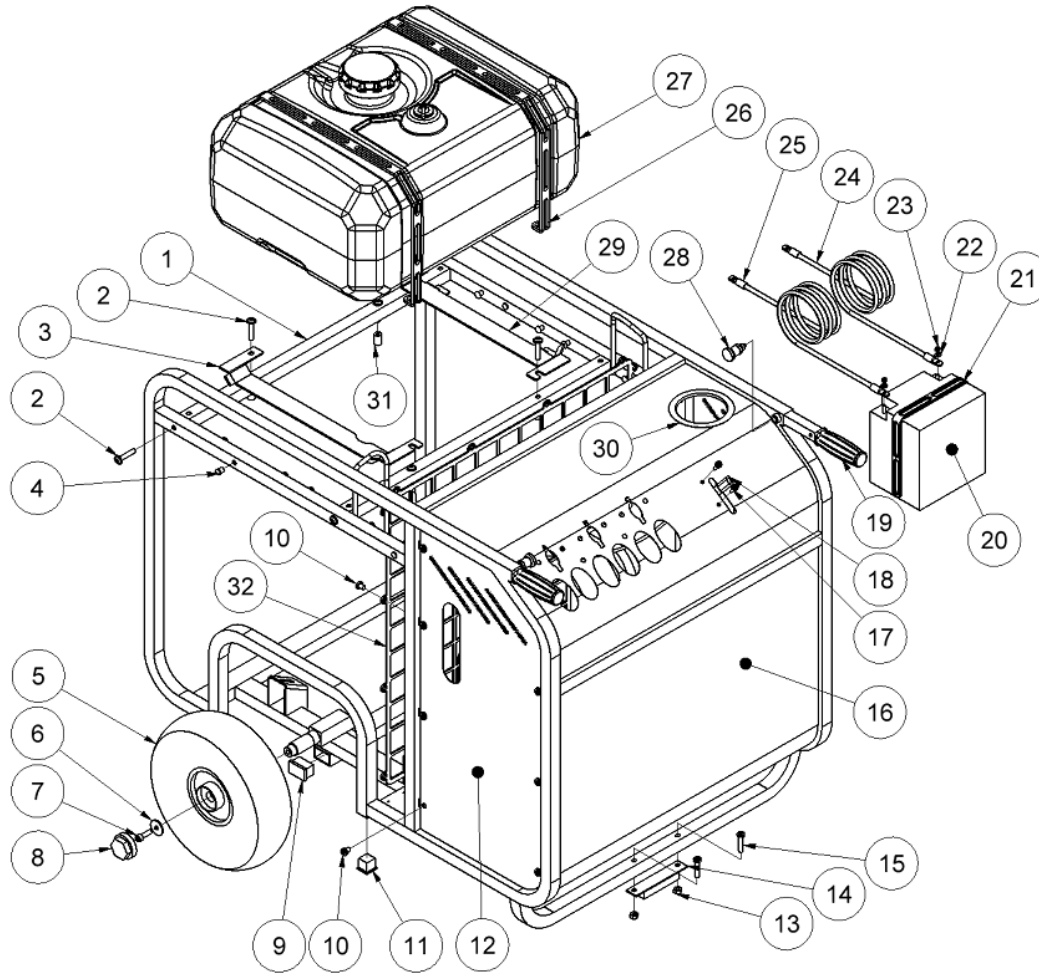

HPP27VMF spare parts list

From serial No. 12645

Fig. 1

Pos.	Part No.	Description	Pcs.
1	8222932	Tank Tube	2
2	7621795	Screw M8x40	8
3	8223282	Fuel tank bracket Right	1
4	7723046	Plug Ø9	8
5	7722916	Wheel Ø300	2
6	7623037	Washer	2
7	7621496	Screw M8x25	2
8	9923054	Hubcap	2
9	7723038	Tube plug 40x25	2
10	7621042	Screw M8x10	25
11	7721125	Tube plug 25x25	4
12	8222843	Side cover set HPP27	2
13	7621010	Lock nut M8	2
14	8721095	Rubber foot	1
15	7621046	Screw M8x35	2
16	8222842	Chassis complete HPP27	1
17	9922053	Screw M5x16	2
18	9023000	Throttle control w/cable	1
19	9022430	Pull-out handle w/rubber grip	2
20	7322944	Battery 12V/28Amp	1
21	9023045	Rubberband battery	1
22	7622511	Washer	2
23	7621011	Nut M5	2
24	9023011	Cable black w/cable terminal	1
25	9023010	Cable red w/cable terminal	1
26	9023044	Rubberband fuel tank	2
27	2123360	Fuel Tank 45 ltr	1
27	2123285	Fuel Tank 45 ltr EPA	1
28	7721197	Bolt (Use Loctite 243)	2
29	8223283	Fuel tank bracket Left	1
30	9021563	Rubber band	1
31	8732997	Distance piece	4
32	8222968	Safety guard	1
-	7322922	Fuel cock	1
-	7423039	Hose Clip	-
-	7723036	Petrol hose Order qty. 1 =1 meter	-