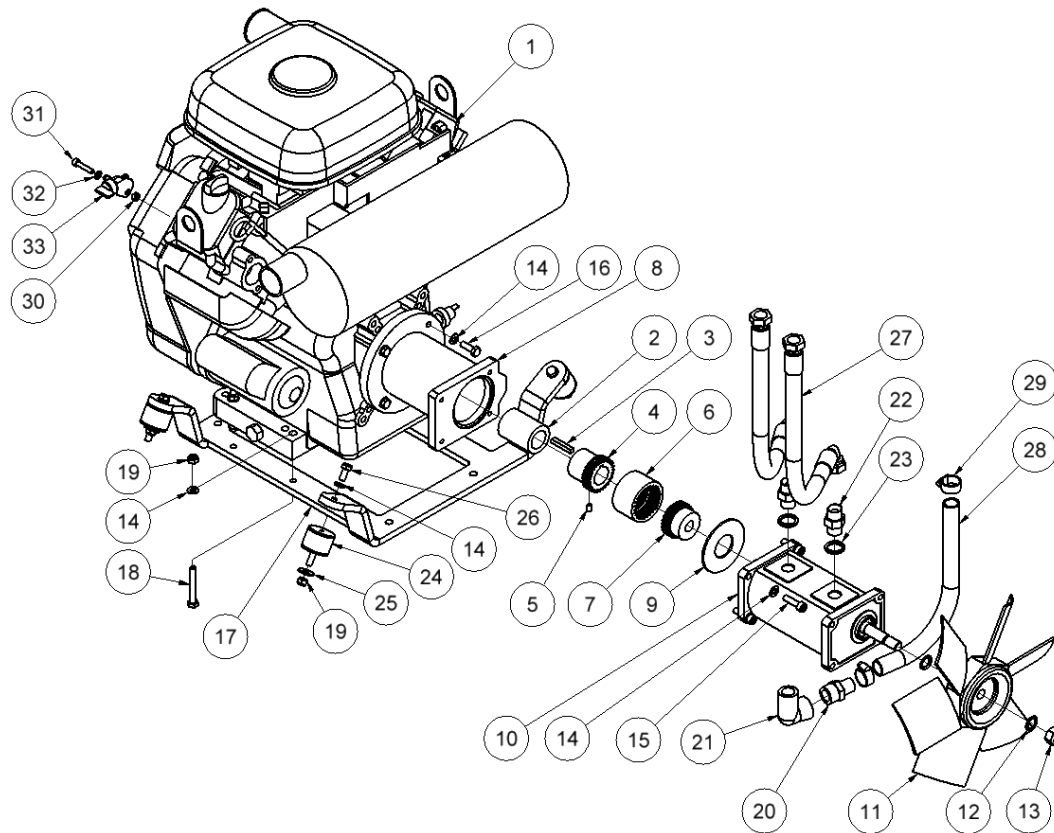

HPP27VMF spare parts list

From serial No. 12645

Fig. 2

Pos.	Part No.	Description	Pcs.
1	7322919	Engine 27 HP Vanguard	1
2	8732998	Nylon Bushing	1
3	7621480	Shaft key	1
4	7422924	Coupling engine part	1
5	7623050	Screw M6x10 (Loctite 243)	
6	7422925	Toothed wheel	1
7	7422926	Coupling pump	1
8	7422927	Coupling housing	1
9	9923055	Centering washer	1
10	7422929	Pump 8,0x8,0 ccm	1
11	8321561	Fan ø280-6	1
12	7621117	Spring washer M14	2
13	7621111	Lock Nut M14x1,5	1
14	7621171	Washer M8	16
15	7621045	Screw M8x30	4
16	7621038	Screw 5/16" (Loctite 243)	4
17	8222931	Engine Bracket	1
18	7631694	Screw M8x60	4
19	7621010	Lock nut M8	8
20	7421336	Hose fitting 3/4"x3/4" (Loctite 542)	1
21	7421952	Elbow fitting 3/4"x3/4" (Loctite 542)	1
22	7421063	Fitting 1/2"x1/2" BSP	2
23	7521072	Seal ring 1/2"	2
24	7722928	Rubber damper	4
25	7621035	Washer M8	4
26	7623004	Screw M8x18	4
27	8723034	Pressure hose	2
28	8722977	Suction Hose	1
29	7421082	Hose clip 3/4"	2
30	7621029	Nut M6	1
31	7622067	Screw M6x30	1
32	7621136	Washer M6	1
33	7323284	Fuel cock	1