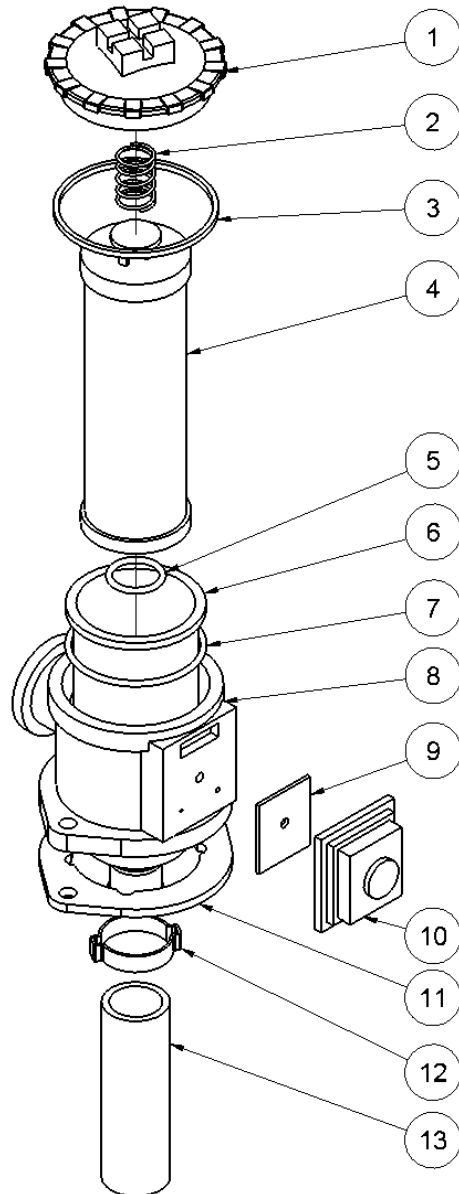

HPP27VMF spare parts list

From serial No. 12645

Fig. 3

Pos.	Part No.	Description	Pcs.
1	8221932	Valve block	1
2	7621075	Threaded plug 1/2" w/seal	1
3	7621037	Pipe plug 1/8" <i>Loctite 542</i>	4
4	7621044	Screw M8x16	8
5	7622357	Pipe plug 1/4" <i>Loctite 542</i>	11
6	7421587	Pressure relief valve 40 Nm	2
7	7521017	Seal ring 3/8"	2
8	7421771	Fitting 3/8"x3/8"	2
9	7521072	Seal ring 1/2"	13
10	7421063	Fitting 1/2"x1/2" BSP	6
11	7401142	Q.R. coupling 1/2" BSP female	3
12	7401141	Q.R. coupling 1/2" BSP male	3
13	8221933	Spool A	1
14	8221934	Spool B	1
15	7721094	Lever ON/OFF <i>Loctite 243</i>	3
16	8221935	Spool C	1
17	7421733	Check valve	1
18	7421735	Hose fitting 3/8"x1/2" <i>Loctite 542</i>	1
19	7621050	Roll pin ø5x14	3
20	7621097	Retaining ring AV15	3
21	7521135	O-ring 11x2 mm	3
22	7421740	Hose clip 3/8"	2
23	9023107	Hose 3/8"	1
24	7621096	Retaining ring A15	3
25	7521134	O-ring 15x2 mm	3
26	7421582	Fitting 1/2"x3/4" BSP	1
	2123003	Valveblock Compl. HPP27	1

HPP27VMF spare parts list

From serial No. 12645

Fig. 4

Pos.	Part No.	Description	Pcs.
1	7422260	Fitting 3/4"x3/4"	1
2	7521118	Seal ring 3/4"	1
3	7621045	Screw M8x30	2
4	7621795	Screw M8x40	2
5	7621075	Threaded plug 1/2" w/seal	1
6	8222844	Hydraulic tank HPP27	1
7	7621049	Screw M8x45	4
8	7621035	Washer M8	4
9	7621010	Lock nut M8	6
10	7722930	Sight glass	1
11	7421734	Hose fitting 3/8"x1/8"	1

HPP27VMF spare parts list

From serial No. 12645

Fig. 5

Pos.	Part No.	Description	Pcs.
1	9421189	Filter cover	1
2	9421193	Filter spring	1
3	9421502	Seal f/filter cover <i>Also included in 9421188</i>	1
4	9421190	Filter element	1
5	-	O-ring ø3x22 <i>Included in 9421188</i>	1
6	-	Filter cup	1
7	-	O-ring ø3x60 <i>Included in 9421188</i>	1
8	-	Filter housing	1
9	9422041	Ventilation filter	1
10	9422042	Cover f/ventilation filter	1
11	-	Seal <i>Included in 9421188</i>	1
12	7621789	Hose clamp	1
13	9023002	Filter hose	1
-	9421188	Seal kit filter <i>Pos. 3, 5, 7 and 11</i>	1
-	8423056	Filter complete <i>Pos. 1-13</i>	1