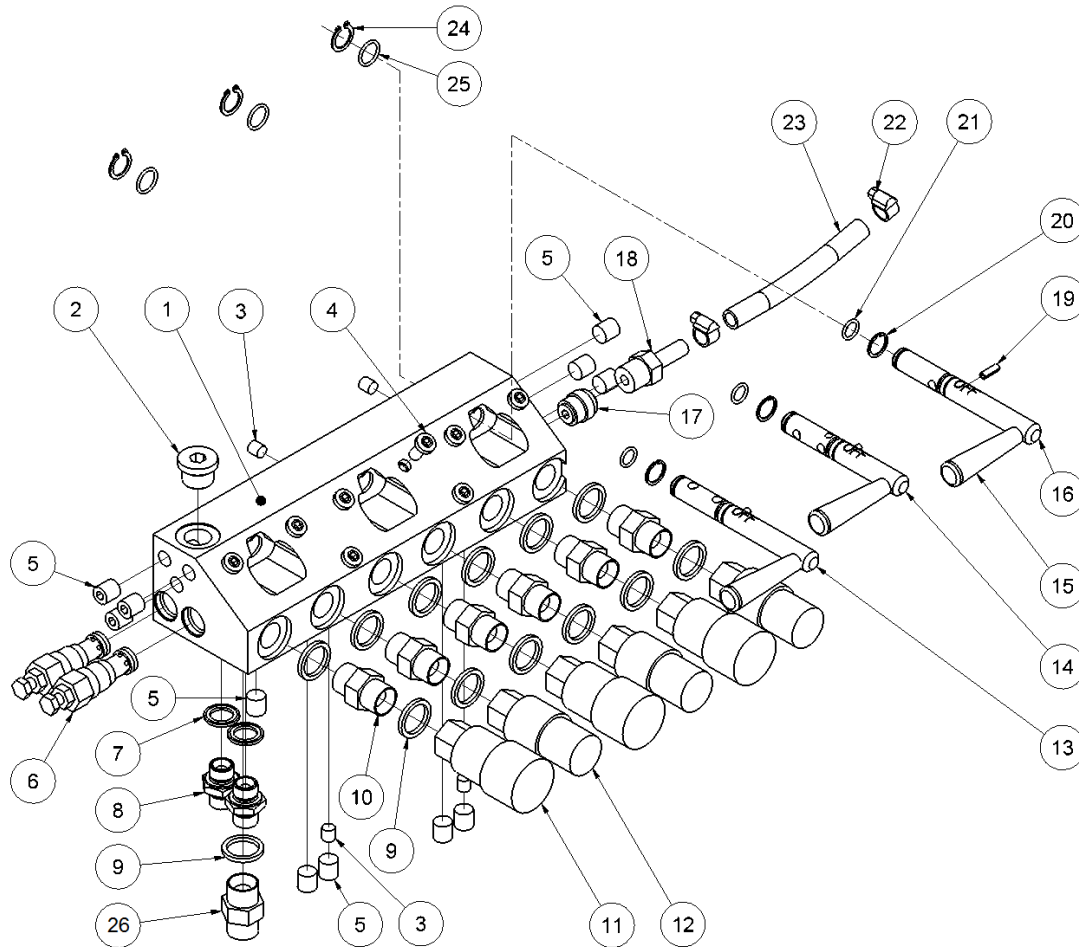

HPP27VMF spare parts list

From serial No. 12645

Fig. 3

Pos.	Part No.	Description	Pcs.
1	8221932	Valve block	1
2	7621075	Threaded plug 1/2" w/seal	1
3	7621037	Pipe plug 1/8" <i>Loctite 542</i>	4
4	7621044	Screw M8x16	8
5	7622357	Pipe plug 1/4" <i>Loctite 542</i>	11
6	7421587	Pressure relief valve 40 Nm	2
7	7521017	Seal ring 3/8"	2
8	7421771	Fitting 3/8"x3/8"	2
9	7521072	Seal ring 1/2"	13
10	7421063	Fitting 1/2"x1/2" BSP	6
11	7401142	Q.R. coupling 1/2" BSP female	3
12	7401141	Q.R. coupling 1/2" BSP male	3
13	8221933	Spool A	1
14	8221934	Spool B	1
15	7721094	Lever ON/OFF <i>Loctite 243</i>	3
16	8221935	Spool C	1
17	7421733	Check valve	1
18	7421735	Hose fitting 3/8"x1/2" <i>Loctite 542</i>	1
19	7621050	Roll pin ø5x14	3
20	7621097	Retaining ring AV15	3
21	7521135	O-ring 11x2 mm	3
22	7421740	Hose clip 3/8"	2
23	9023107	Hose 3/8"	1
24	7621096	Retaining ring A15	3
25	7521134	O-ring 15x2 mm	3
26	7421582	Fitting 1/2"x3/4" BSP	1
	2123003	Valveblock Compl. HPP27	1