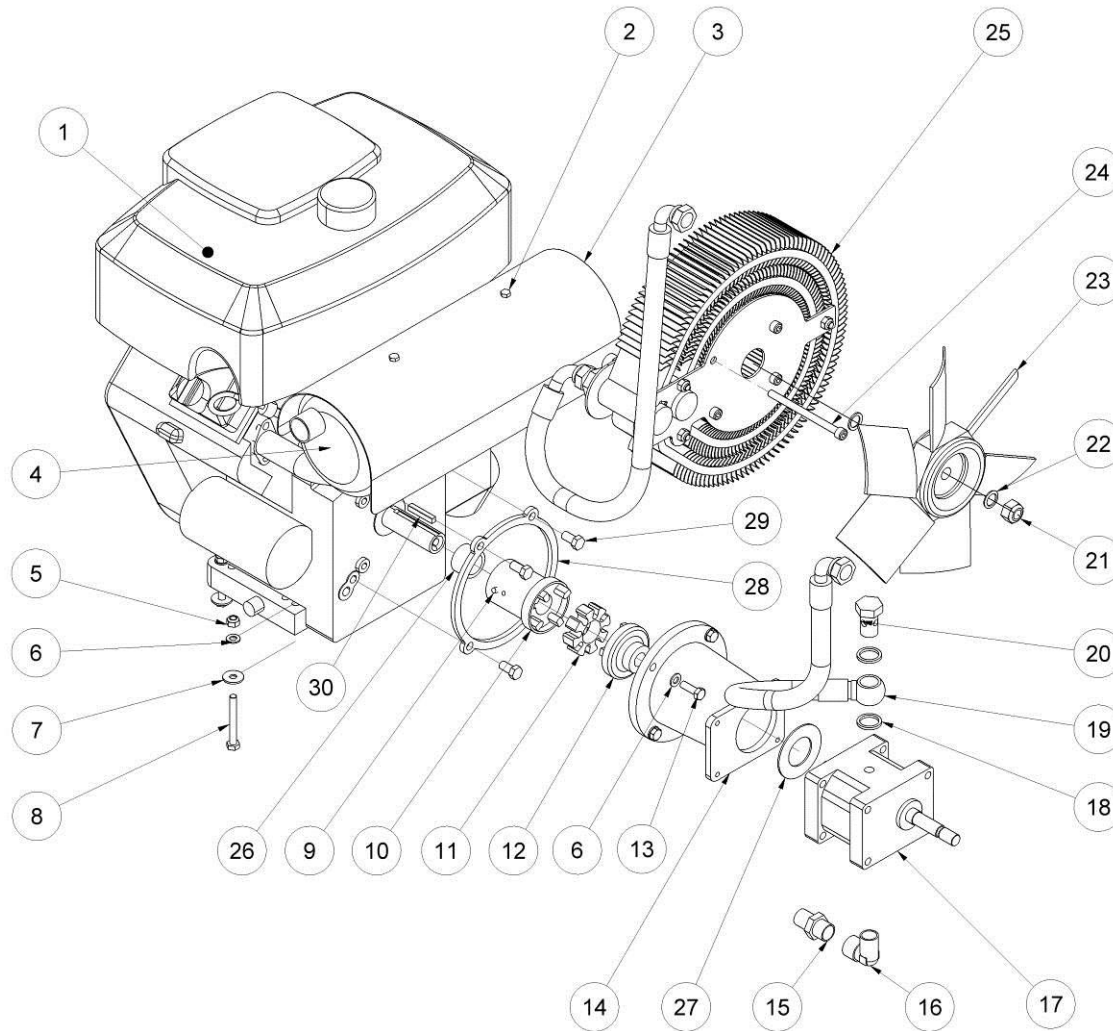

HPP23V FLEX spare parts list

From serial number 12234

Fig. 2

Revised 24.04.2017

Pos.	Part No.	Description	Pcs.
1	7322913	Engine 23 HP Vanguard	1
2	7621040	Screw M6x10	2
3	8221337	Exhaust cover	1
4	7321058	Exhaust	1
5	7621010	Lock nut M8	4
6	7621171	Washer M8	8
7	7621035	Washer M8	4
8	7621048	Screw M8x65	4
9	7621032	Set screw M6x8 <i>Loctite 243 - 5 Nm</i>	1
10	7421066	Coupling engine part	1
11	7421083	Rubber coupling	1
12	7421067	Coupling pump <i>20 Nm</i>	1
13	7621038	Screw 5/16" UNFx25 <i>Loctite 243 - 20 Nm</i>	4
14	9023068	Coupling housing Kit <i>Pos. 14,28,29</i>	1
15	7421080	Hose fitting 3/4"x1/2" <i>Loctite 542</i>	1
16	7421060	Angle nipple 1/2" <i>Loctite 542</i>	1
17	7421624	Pump 14 ccm	1
-	9021667	Seal kit for hydraulic pump	1
18	7521072	Seal ring 1/2"	2
19	8721312	Pressure hose	1
20	7421062	Banjo bolt 1/2" <i>80 Nm</i>	1
21	7621111	Nut M14x1.5 <i>40 Nm</i>	1
22	7621117	Spring washer M14	2
23	8321561	Fan ø280-6	1
24	7621770	Screw M8x120 <i>Loctite 243 - 15 Nm</i>	4
25	2121103	Cooler complete <i>See fig. 6</i>	1
26	8221560	Distance piece	1
27	9922133	Centering washer	1
28	8223051	Guide ring <i>Incl. in 9023068</i>	1
29	9931540	Screw <i>Incl. in 9023068</i>	4
30	7621480	Shaft Key	1