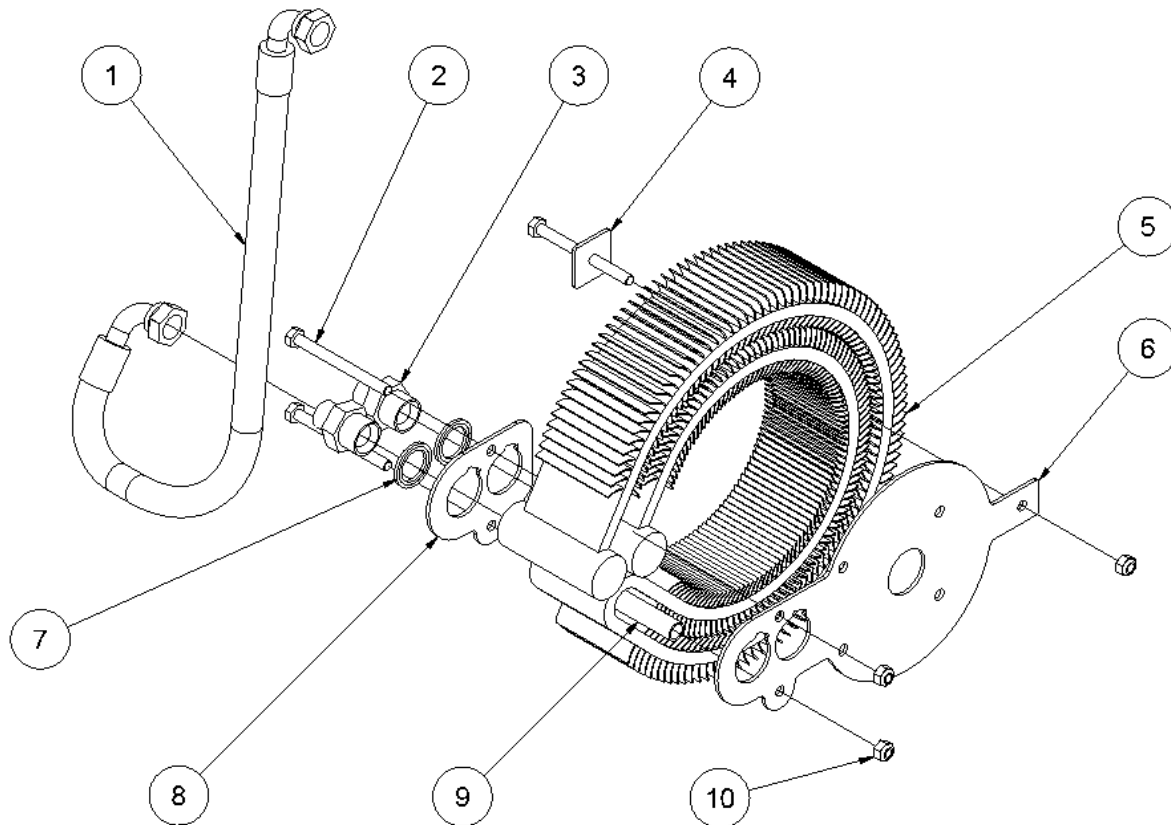

HPP23V FLEX spare parts list

From serial number 12234

Pos.	Part No.	Description	Pcs.
1	8721584	Cooler pressure hose	1
2	7621047	Screw M8x90	3
3	7421582	Fitting 1/2"x3/4"	2
4	8221121	Plate	1
5	8321093	Cooler ø280-12	1
6	8221112	Bracket for cooler	1
7	7521118	Seal ring 3/4"	2
8	8221116	Plate	1
9	8221086	Distance pipe ø12x1.5	1
10	7621010	Lock nut M8	3
-	2121103	Cooler complete <i>Pos. 2, 4, 5, 6, 8, 9, 10</i>	1