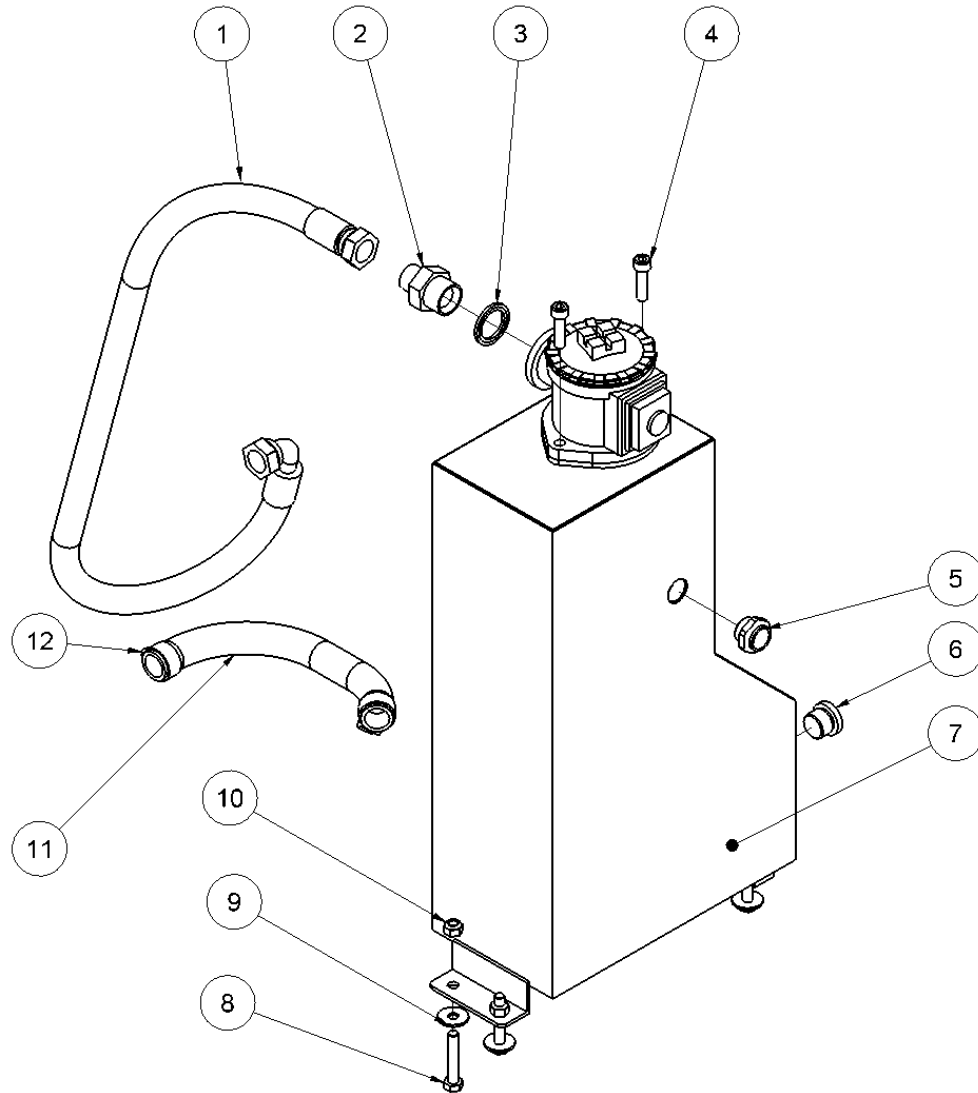

## From serial number 12234

Fig. 3

Pos.	Part No.	Description	Pcs.
1	7421063	Fitting 1/2"x1/2" BSP	4
2	7621647	Shoulder bolt $\varnothing 10/M8 \times 12$ <i>Loctite 638 - 20 Nm</i>	1
3	7621648	Disc spring $\varnothing 10.2/\varnothing 20 \times 0.8$	1
4	8621658	Screw M5x8 <i>Loctite 638</i>	1
5	7621606	Retaining ring A17	1
6	7521609	O-ring 17x2 mm	1
7	7621809	Washer 10x30x2	1
8	8221650	Eccentric plate	1
9	7621649	Nylon washer $\varnothing 10.5/30/2.5$	2
10	7621651	Disc spring $\varnothing 8.2/\varnothing 20 \times 1.0$	1
11	8221731	Valve block	1
12	7621050	Roll pin $\varnothing 5 \times 14$	3
13	7621037	Pipe plug 1/8" <i>Loctite 542</i>	3
14	7621044	Screw M8x16	4
15	7521608	O-ring 13x2 mm	1
16	7621607	Retaining ring AV17	1
17	8221605	Spool	1
18	7721094	Lever ON/OFF <i>Loctite 243</i>	1
19	7521072	Seal ring 1/2"	6
20	7621029	Nut M6	1
21	9921656	Screw M5	1
22	9921657	Cable clamp	1
23	8221652	Screw	1
24	7621653	Screw M6x12 <i>Loctite 243</i>	2
25	8221655	Cable plate	1
26	7421587	Pressure relief valve 40 Nm	1
28	7621323	Threaded plug 1/8" w/seal	1
29	7401142	Q.R. coupling 1/2" BSP female	1
30	7401141	Q.R. coupling 1/2" BSP male	1
31	7421733	Check valve	1
32	7421735	Hose fitting 3/8"x1/2" <i>Loctite 542</i>	1
33	7421734	Hose fitting 3/8"x1/8" <i>Loctite 542</i>	1
34	7421740	Hose clip 3/8"	2
35	9021739	Hose 3/8"	1
36	9022063	Throttle cable complete	1
-	2121742	Valve block complete HPP18V	1

## From serial number 12234

Fig. 4

Pos.	Part No.	Description	Pcs.
1	8721583	Cooler pressure hose	1
2	7421582	Fitting 1/2"x3/4"	1
3	7521118	Seal ring 3/4"	1
4	7621045	Screw M8x30 <i>Loctite 243</i>	2
5	7721099	Sight glass 1/2" w/seal	1
6	7621075	Threaded plug 1/2" w/seal	1
7	8221325	Hydraulic tank HPP18	1
8	7621049	Screw M8x45	4
9	7621035	Washer M8	4
10	7621010	Lock nut M8	4
11	9021479	Suction hose	1
12	7421082	Hose clip 3/4"	2