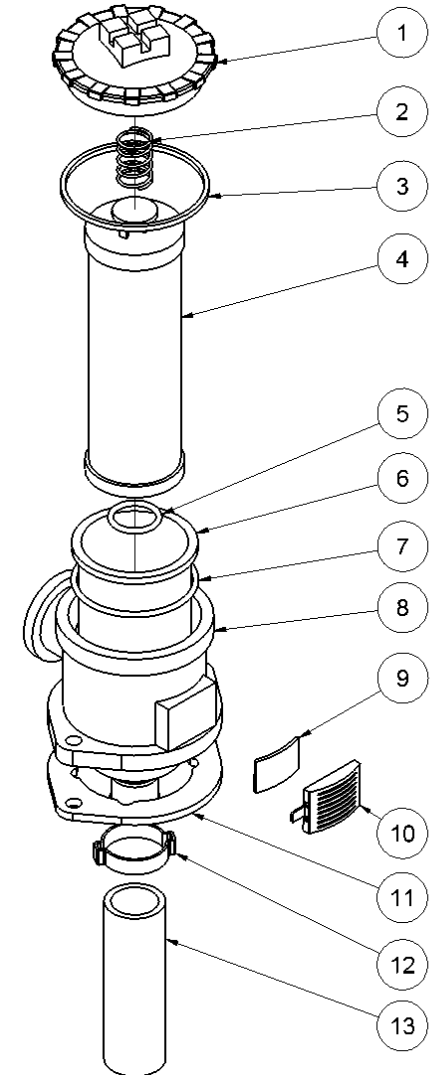

HPP23V FLEX spare parts list

From serial number 12234

NEW TYPE

Pos.	Part No.	Description	Pcs.
1	9421189	Filter cover	1
2	9421193	Filter spring	1
3	9421502	Seal f/filter cover <i>Also included in 9421188</i>	1
4	9421190	Filter element	1
5	-	O-ring $\varnothing 3 \times 22$ <i>Included in 9421188</i>	1
6	-	Filter cup	1
7	-	O-ring $\varnothing 3 \times 60$ <i>Included in 9421188</i>	1
8	-	Filter housing	1
9	9421191	Ventilation filter <i>Old type</i>	1
9	9422041	Ventilation filter <i>New type</i>	1
10	9421192	Cover f/ventilation filter <i>Old type</i>	1
10	9422042	Cover f/ventilation filter <i>New type</i>	1
11	-	Seal <i>Included in 9421188</i>	1
12	7621789	Hose clamp	1
13	9022043	Filter hose	1
-	9421188	Seal kit filter <i>Pos. 3, 5, 7 and 11</i>	1
-	8421092	Filter complete <i>Pos. 1-13</i>	1

OLD TYPE