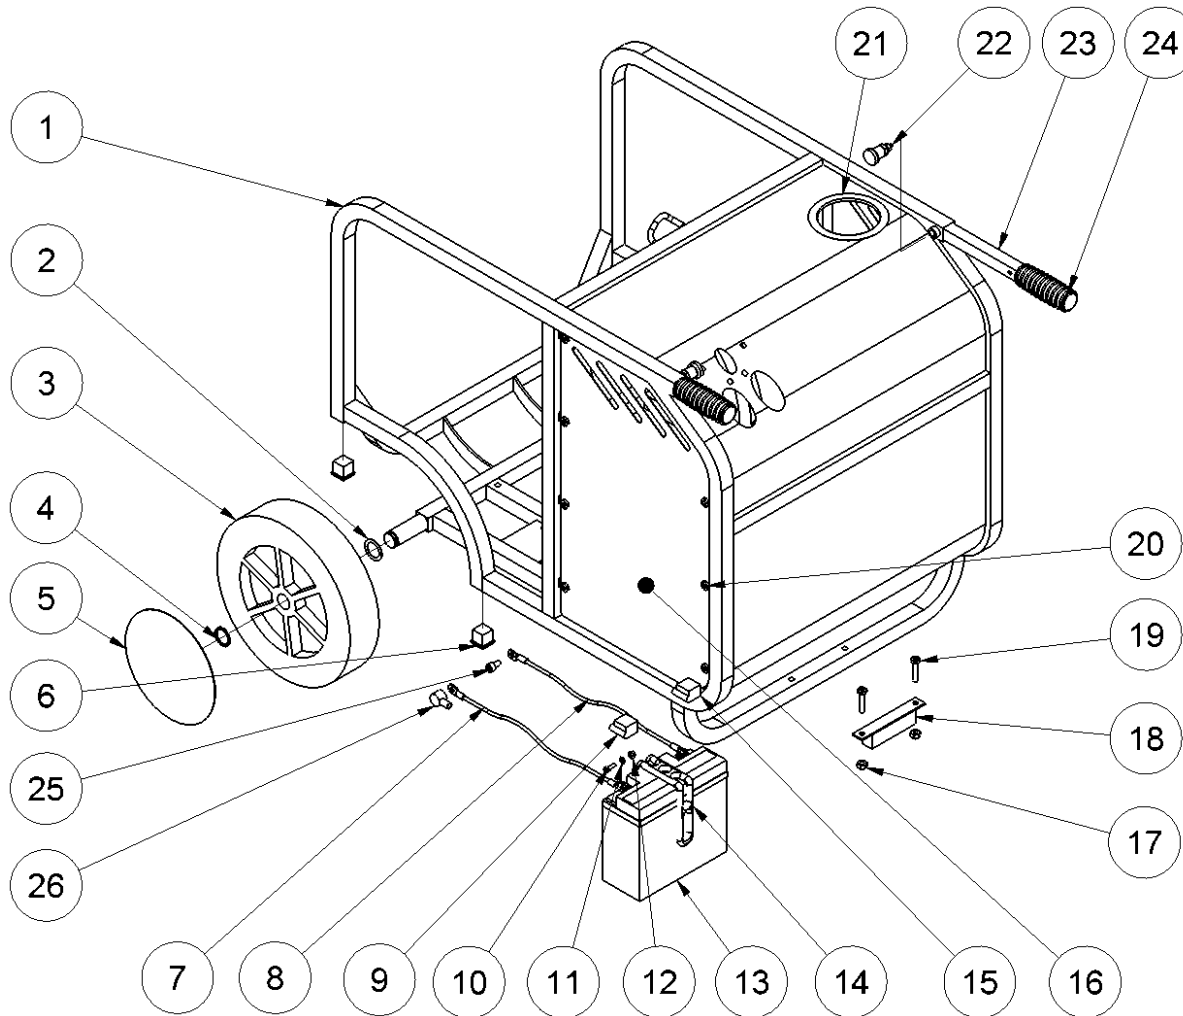

## From serial number 12234

Fig. 1

Pos.	Part No.	Description	Pcs.
1	8221186	Chassis complete HPP18	1
2	7621100	Shim ring 25/35/1 mm	2
3	7721139	Wheel HPP13/18	2
4	7621098	Retaining ring 25x2	2
5	7721140	Wheel cover	2
6	7721125	Tube plug 25x25	4
7	9021564	Cable red w/cable terminal	1
8	9021565	Cable black w/cable terminal	1
9	7721196	Cover (battery)	1
10	-	Screw (incl. in 7321194)	2
11	-	Washer (incl. in 7321194)	2
12	-	Nut (incl. in 7321194)	2
13	7321194	Battery 12V/17Amp	1
14	7721198	Rubber strap	1
15	7721195	Cover (battery)	1
16	8221187	Side cover set HPP18	1
17	7621010	Lock nut M8	2
18	8721095	Rubber foot	1
19	7621046	Screw M8x35	2
20	7621042	Screw M8x10	14
21	9021563	Rubber band	1
22	7721197	Bolt <i>Loctite 243</i>	2
23	9022430	Pull-out handle w/rubber grip	2
24	-	Rubber grip (incl. In 9022430)	-
25	7631395	Screw M8x14	1
26	7721950	Cover (battery)	1