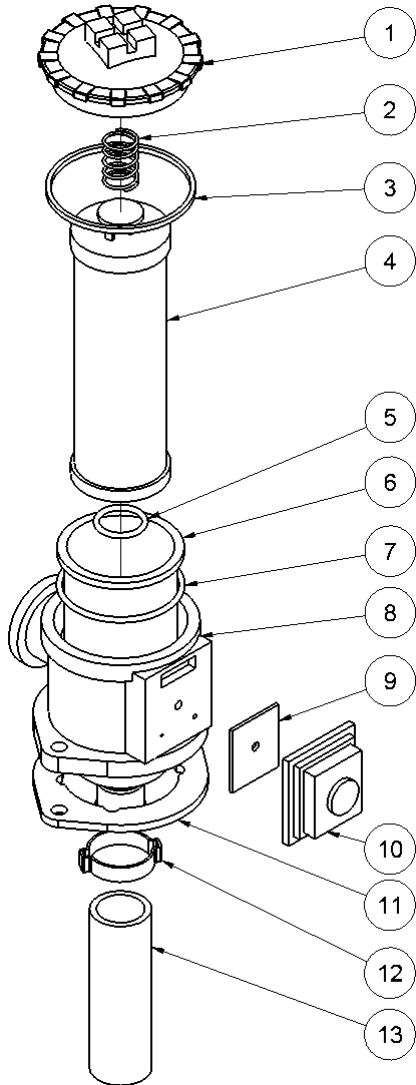

Fig. 6

HPP23V FLEX spare parts list

From serial number 12234

Fig. 5

NEW TYPE