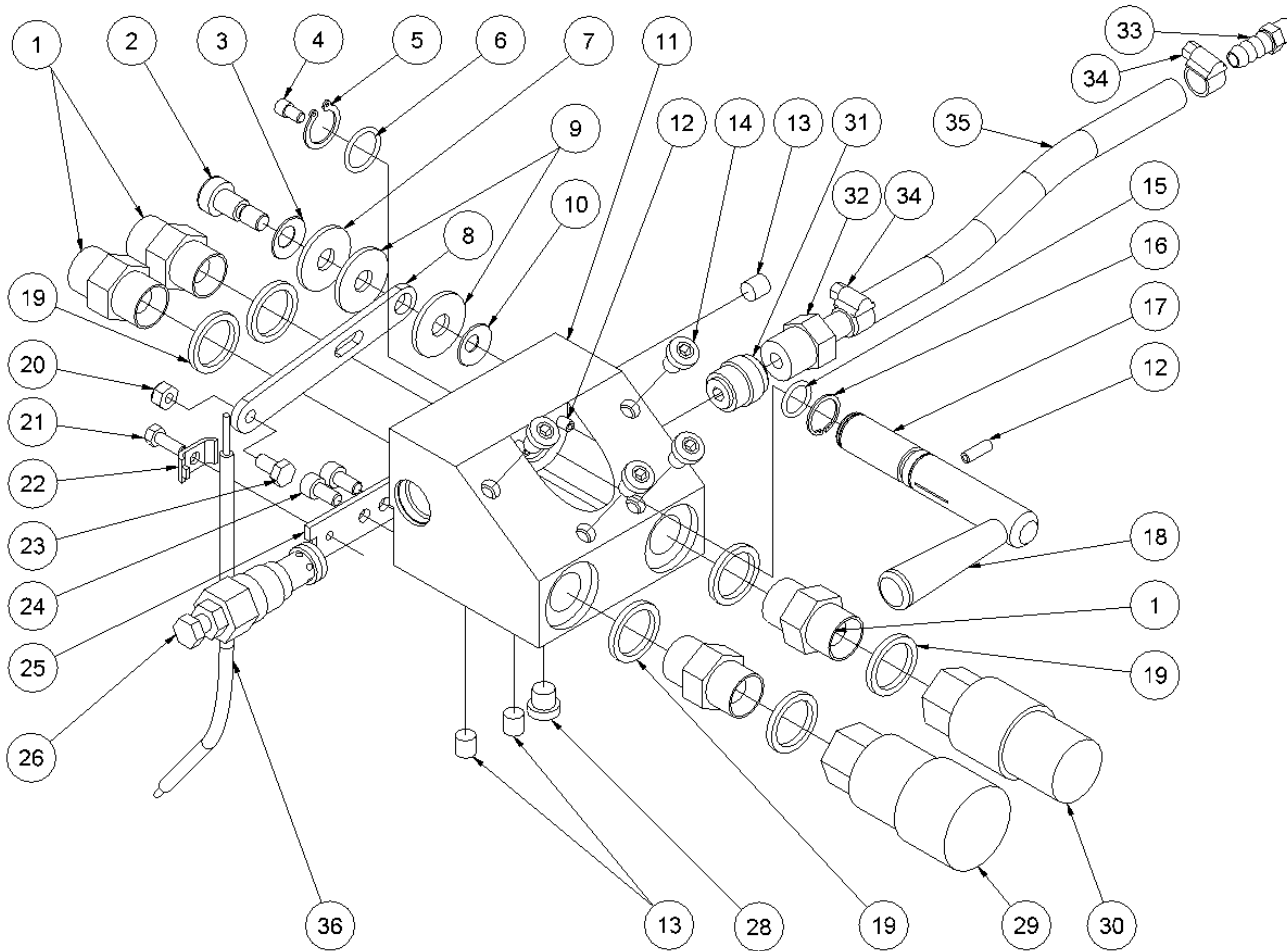

HPP23V FLEX spare parts list

From serial number 12234

Fig. 3

Pos.	Part No.	Description	Pcs.
1	7421063	Fitting 1/2"x1/2" BSP	4
2	7621647	Shoulder bolt $\varnothing 10/M8 \times 12$ <i>Loctite 638 - 20 Nm</i>	1
3	7621648	Disc spring $\varnothing 10.2/\varnothing 20 \times 0.8$	1
4	8621658	Screw M5x8 <i>Loctite 638</i>	1
5	7621606	Retaining ring A17	1
6	7521609	O-ring 17x2 mm	1
7	7621809	Washer 10x30x2	1
8	8221650	Eccentric plate	1
9	7621649	Nylon washer $\varnothing 10.5/30/2.5$	2
10	7621651	Disc spring $\varnothing 8.2/\varnothing 20 \times 1.0$	1
11	8221731	Valve block	1
12	7621050	Roll pin $\varnothing 5 \times 14$	3
13	7621037	Pipe plug 1/8" <i>Loctite 542</i>	3
14	7621044	Screw M8x16	4
15	7521608	O-ring 13x2 mm	1
16	7621607	Retaining ring AV17	1
17	8221605	Spool	1
18	7721094	Lever ON/OFF <i>Loctite 243</i>	1
19	7521072	Seal ring 1/2"	6
20	7621029	Nut M6	1
21	9921656	Screw M5	1
22	9921657	Cable clamp	1
23	8221652	Screw	1
24	7621653	Screw M6x12 <i>Loctite 243</i>	2
25	8221655	Cable plate	1
26	7421587	Pressure relief valve 40 Nm	1
28	7621323	Threaded plug 1/8" w/seal	1
29	7401142	Q.R. coupling 1/2" BSP female	1
30	7401141	Q.R. coupling 1/2" BSP male	1
31	7421733	Check valve	1
32	7421735	Hose fitting 3/8"x1/2" <i>Loctite 542</i>	1
33	7421734	Hose fitting 3/8"x1/8" <i>Loctite 542</i>	1
34	7421740	Hose clip 3/8"	2
35	9021739	Hose 3/8"	1
36	9022063	Throttle cable complete	1
-	2121742	Valve block complete HPP18V	1