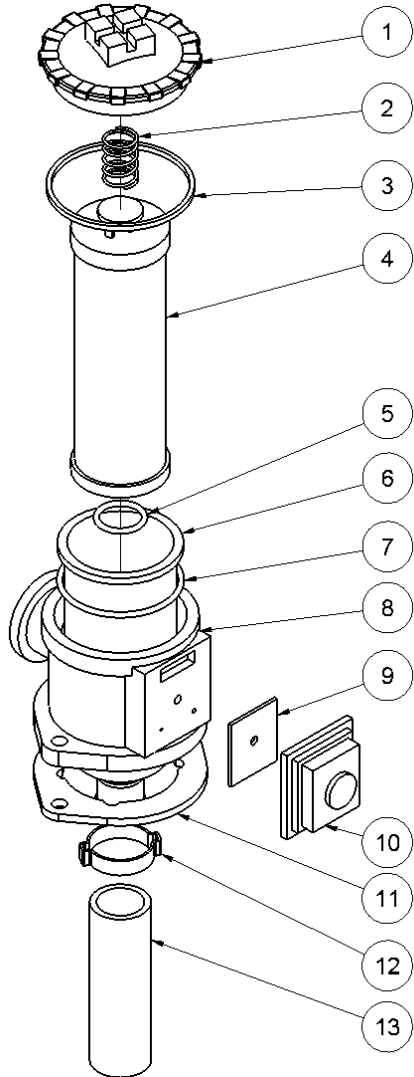

HPP18E FLEX spare part list

From serial number 12924

Fig. 5

Pos.	Part No.	Description	Pcs.
1	9421189	Filter cover	1
2	9421193	Filter spring	1
3	9421502	Seal f/filter cover <i>Included in 942118</i>	1
4	9421190	Filter element	1
5	-	O-ring Ø3x22 <i>Included in 9421188</i>	1
6	-	Filter cup	1
7	-	O-ring Ø3x60 <i>Included in 9421188</i>	1
8	-	Filter housing	1
9	9422041	Ventilation filter	1
10	9422042	Cover f/ ventilation filter	1
11	-	Seal <i>Included in 9421188</i>	1
12	7621789	Hose clamp	1
13	9022043	Filter hose	1
-	9421188	Seal kit filter <i>Pos. 3, 5, 7 and 11</i>	1
-	8421092	Filter arrangement complete	1