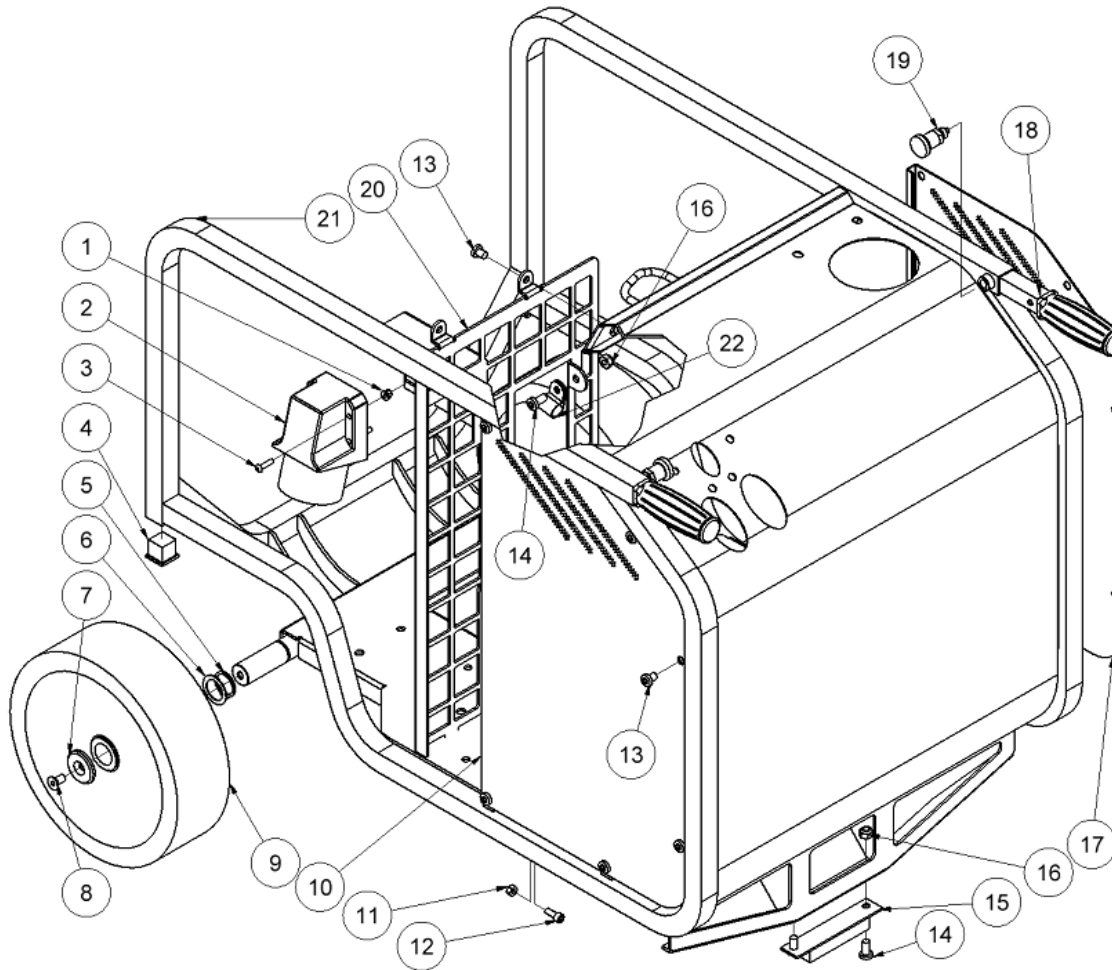

## From serial number 12924

Fig. 1

Pos.	Part No.	Description	Pcs.
1	9922054	Nut M5	4
2	9922144	CEE Plug	1
3	7632550	Screw M5x20	4
4	7721125	Tube plug	2
5	7621098	Retaining ring AS25x2	2
6	7621100	Shim ring 25/35/1 mm	2
7	8223321	Wheel lock	2
8	7632539	Screw M8x16mm	2
9	8722384	Wheel	2
10	8223341	Side cover right side	1
11	7621029	Nut M6	2
12	7621332	Screw M6x16	2
13	7621042	Screw M8x10mm	14
14	7621044	Screw M8x16mm	3
15	8721095	Rubber foot	1
16	7621010	Lock nut M8	3
17	8223340	Side cover left side	1
18	9022430	Pull-out handle w/ rubber grip	2
19	7721197	Bolt	2
20	8223346	Safety guard	1
21	8223339	Chassis complete HPP18E	1
22	7421065	Cabel clamp	1

## From serial number 12924

Fig. 3

Pos.	Part No.	Description	Pcs.
1	7421063	Fitting 1/2"x1/2" BSP	4
5	7621606	Retaining ring A17	1
6	7521609	O-ring 17x2mm	1
11	8221731	Valve block	1
12	7621050	Roll pin Ø5x14mm	3
13	7621037	Pipe plug 1/8" <i>Loctite 542</i>	3
14	7621044	Screw M8x16	4
15	7521608	O-ring 13x2mm	1
16	7621607	Retaining ring AV17	1
17	8221605	Spool	1
18	7721094	Lever ON/OFF <i>Loctite 243</i>	1
19	7521072	Seal ring 1/2"	6
26	7421587	Pressure relief valve <i>40 Nm</i>	1
28	7621323	Threaded plug 1/8" w/ seal	1
29	7401142	Q.R coupling 1/2" female	1
30	7401141	Q.R coupling 1/2" male	1
31	7421733	Check valve	1
32	7421734	Hose fitting 3/8"x1/8" <i>Loctite 542</i>	1
33	7421735	Hose fitting 3/8"x1/2" <i>Loctite 542</i>	1
34	7421740	Hose clip 3/8"	2
35	9021739	Hose 3/8"	1
-	2121660	Valve Block complete	1