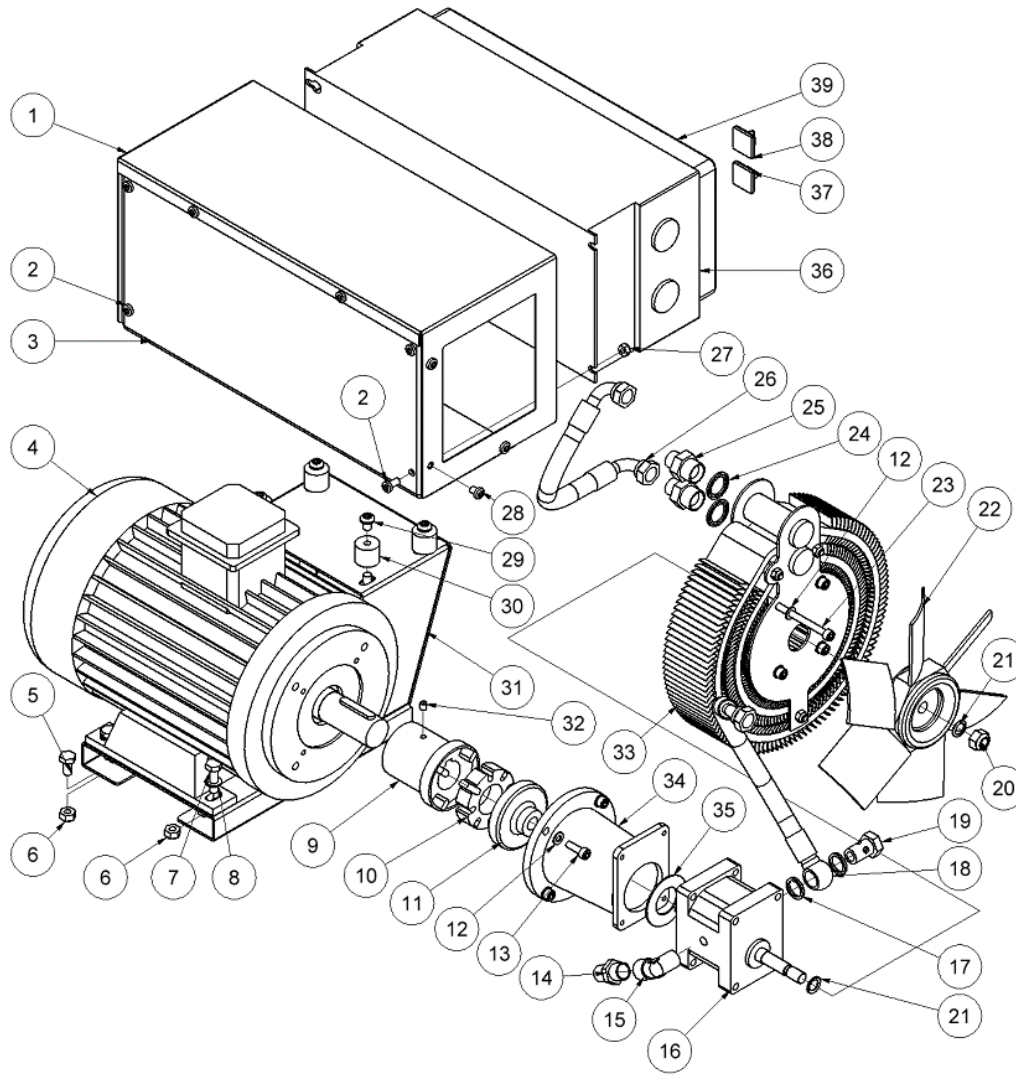

## From serial number 12924

Fig. 1

Pos.	Part No.	Description	Pcs.
1	9922054	Nut M5	4
2	9922144	CEE Plug	1
3	7632550	Screw M5x20	4
4	7721125	Tube plug	2
5	7621098	Retaining ring AS25x2	2
6	7621100	Shim ring 25/35/1 mm	2
7	8223321	Wheel lock	2
8	7632539	Screw M8x16mm	2
9	8722384	Wheel	2
10	8223341	Side cover right side	1
11	7621029	Nut M6	2
12	7621332	Screw M6x16	2
13	7621042	Screw M8x10mm	14
14	7621044	Screw M8x16mm	3
15	8721095	Rubber foot	1
16	7621010	Lock nut M8	3
17	8223340	Side cover left side	1
18	9022430	Pull-out handle w/ rubber grip	2
19	7721197	Bolt	2
20	8223346	Safety guard	1
21	8223339	Chassis complete HPP18E	1
22	7421065	Cabel clamp	1

## From serial number 12924

Fig. 2

Pos.	Part No.	Description	Pcs.
1	8223401	Drive top guard	1
2	7621044	Screw M8x16	4
3	8123336	Drive mount	1
4	7321321	Electrical motor 11/13.2 kW	1
5	7621334	Screw M10x20	4
6	7621027	Nut M10	8
7	7621163	Screw M10x35	4
8	7621172	Washer M10	4
9	7421438	Coupling motor part	1
10	7421437	Rubber coupling	1
11	7421439	Coupling pump 20Nm	1
12	7621171	Washer M8	8
13	7631496	Screw M8x25mm <i>Loctite 243</i>	4
14	7421080	Hose fitting 3/4"x1/2" <i>Loctite 542</i>	1
15	7421060	Angle nipple 1/2" <i>Loctite 542</i>	1
16	7421624	Pump 14cc	1
	9021667	Seal kit for hydraulic pump	1
17	7521072	Seal ring 1/2"	2
18	8721443	Pressure hose w/ banjo	1
19	7421062	Banjo bolt 1/2"	1
20	7621111	Nut M14x1.5	1
21	7621117	Spring washer M14	2
22	8321561	Fan Ø280-6	1
23	7621043	Screw M8x110mm <i>Loctite 243 - 15Nm</i>	4
24	7521118	Seal ring 3/4"	2
25	7421582	Hose fitting 1/2"x3/4"	2
26	8721590	Cooler pressure hose	1
27	7621010	Nut M8	4
28	7621042	Screw M8x10	8
29	7623338	Screw M10x12	8
30	8722356	Rubber damper	4
31	8223387	Motor mount	1
32	7621031	Set Screw M8x8 <i>Loctite 243 - 7Nm</i>	1
33	2121103	Cooler complete <i>See figure 6</i>	1
34	7421068	Coupling housing	1
35	9922133	Centering washer	1
36	8223335	Drive unit	1
37	7323373	Speed selector	1
38	7323372	On/off switch	1
39	7323376	Front panel	1