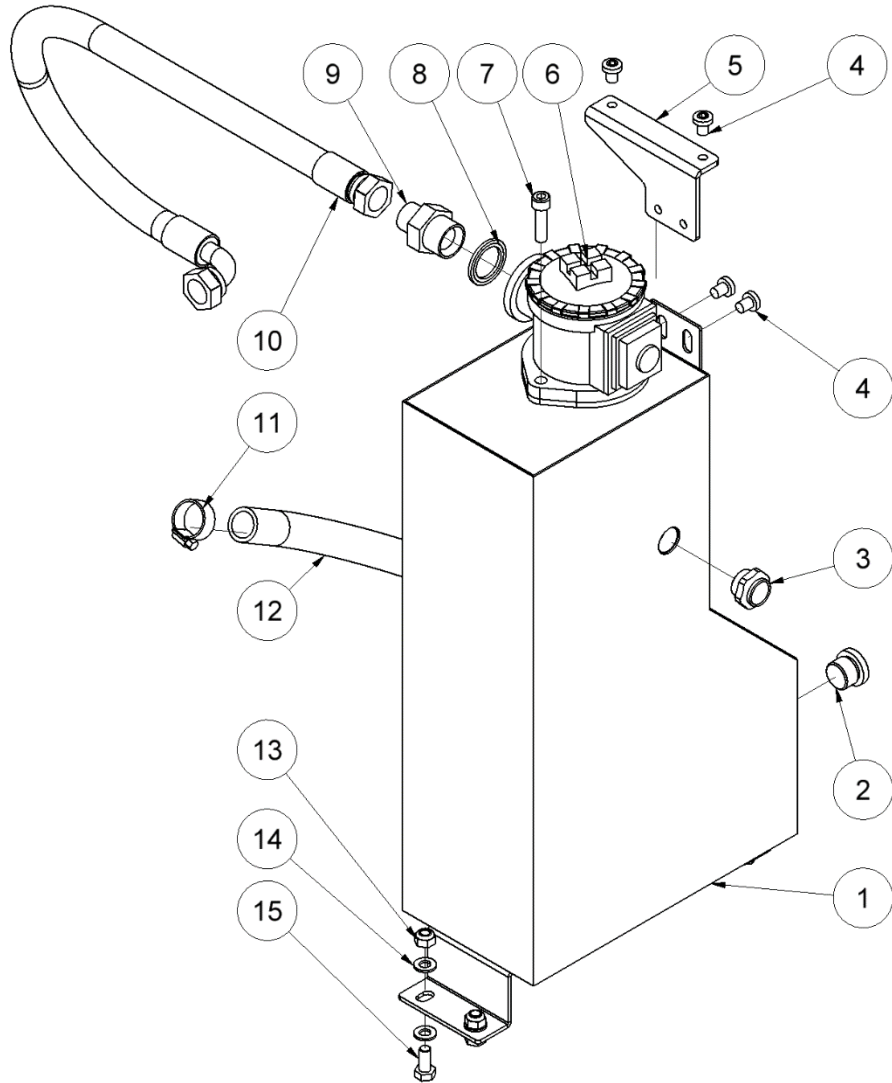

## From serial number 12924

Fig. 3

Pos.	Part No.	Description	Pcs.
1	7421063	Fitting 1/2"x1/2" BSP	4
5	7621606	Retaining ring A17	1
6	7521609	O-ring 17x2mm	1
11	8221731	Valve block	1
12	7621050	Roll pin Ø5x14mm	3
13	7621037	Pipe plug 1/8" <i>Loctite 542</i>	3
14	7621044	Screw M8x16	4
15	7521608	O-ring 13x2mm	1
16	7621607	Retaining ring AV17	1
17	8221605	Spool	1
18	7721094	Lever ON/OFF <i>Loctite 243</i>	1
19	7521072	Seal ring 1/2"	6
26	7421587	Pressure relief valve <i>40 Nm</i>	1
28	7621323	Threaded plug 1/8" w/ seal	1
29	7401142	Q.R coupling 1/2" female	1
30	7401141	Q.R coupling 1/2" male	1
31	7421733	Check valve	1
32	7421734	Hose fitting 3/8"x1/8" <i>Loctite 542</i>	1
33	7421735	Hose fitting 3/8"x1/2" <i>Loctite 542</i>	1
34	7421740	Hose clip 3/8"	2
35	9021739	Hose 3/8"	1
-	2121660	Valve Block complete	1

## From serial number 12924

Fig. 4

Pos.	Part No.	Description	Pcs.
1	8223342	Hydraulic oil tank HPP18	1
2	7621075	Threaded plug 1/2" w/ seal	1
3	7721099	Sight glass 1/2" w/ seal	1
4	7621042	Screw M8x10	4
5	8223343	Tank mount bracket	1
6	8421092	Filter arrangement complete	1
7	7621045	Screw M8x30 <i>Loctite 243</i>	2
8	7521118	Seal ring 3/4"	1
9	7421582	Fitting 1/2"x3/4"	1
10	8723397	Cooler pressure hose	1
11	7421082	Hose clip 3/4"	2
12	9021769	Suction hose 3/4"	1
13	7621010	Nut M8	4
14	7621171	Washer M8	8
15	7623004	Screw M8x18	4