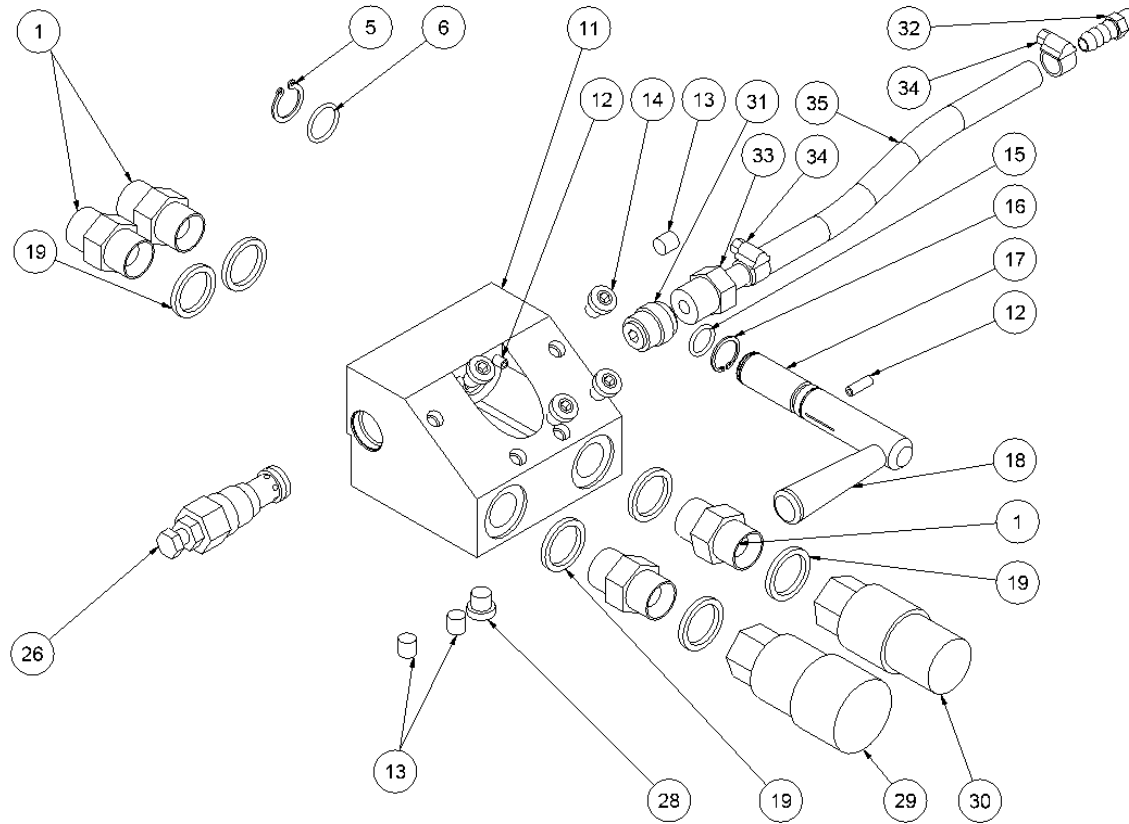

## From serial number 12924

Fig. 3

Pos.	Part No.	Description	Pcs.
1	7421063	Fitting 1/2"x1/2" BSP	4
5	7621606	Retaining ring A17	1
6	7521609	O-ring 17x2mm	1
11	8221731	Valve block	1
12	7621050	Roll pin Ø5x14mm	3
13	7621037	Pipe plug 1/8" <i>Loctite 542</i>	3
14	7621044	Screw M8x16	4
15	7521608	O-ring 13x2mm	1
16	7621607	Retaining ring AV17	1
17	8221605	Spool	1
18	7721094	Lever ON/OFF <i>Loctite 243</i>	1
19	7521072	Seal ring 1/2"	6
26	7421587	Pressure relief valve <i>40 Nm</i>	1
28	7621323	Threaded plug 1/8" w/ seal	1
29	7401142	Q.R coupling 1/2" female	1
30	7401141	Q.R coupling 1/2" male	1
31	7421733	Check valve	1
32	7421734	Hose fitting 3/8"x1/8" <i>Loctite 542</i>	1
33	7421735	Hose fitting 3/8"x1/2" <i>Loctite 542</i>	1
34	7421740	Hose clip 3/8"	2
35	9021739	Hose 3/8"	1
-	2121660	Valve Block complete	1