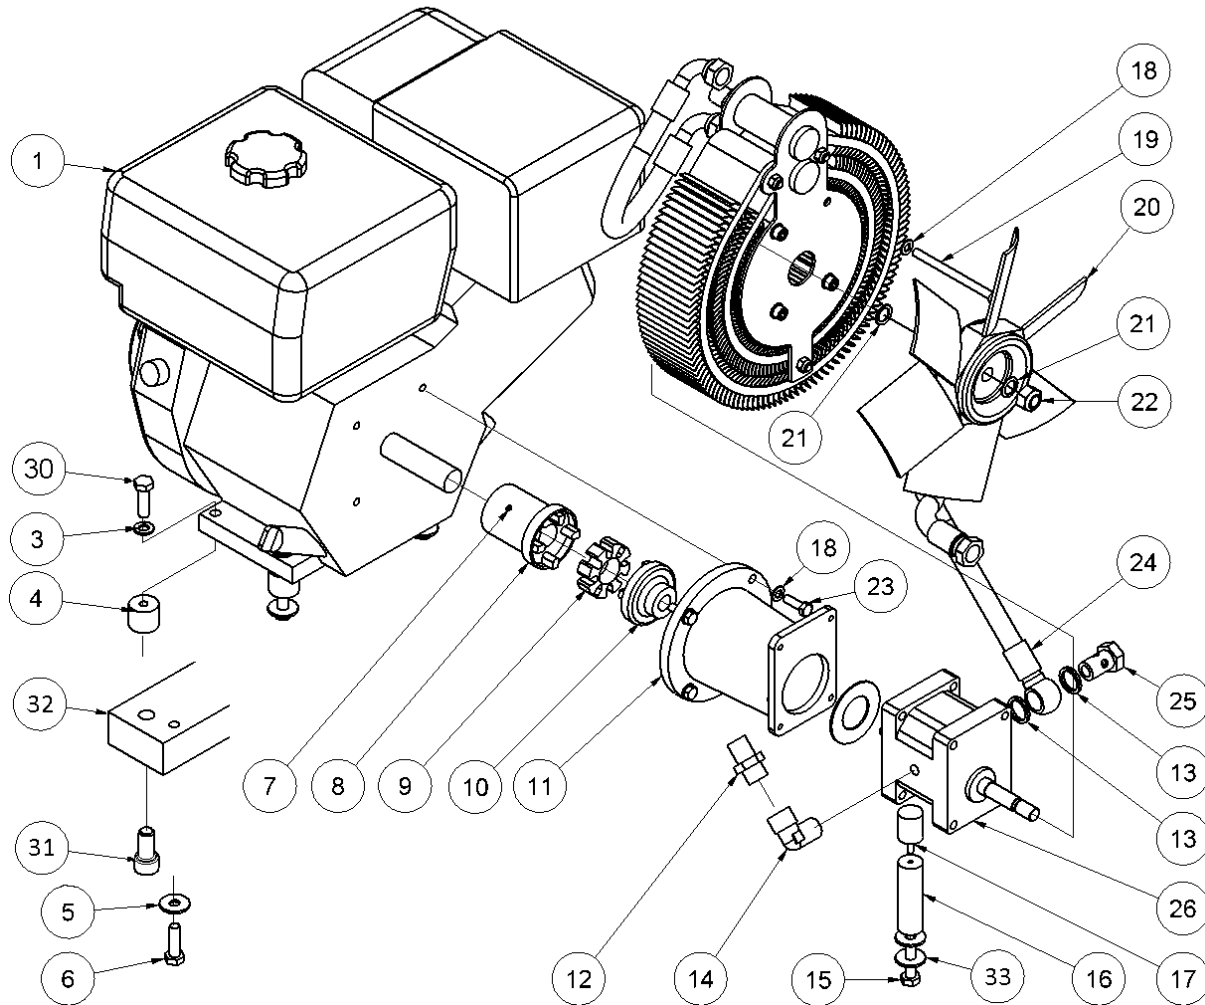

HPP13D spare parts list

From Serial No. 14392

Fig. 2

Pos.	Part No.	Description	Pcs.
1	7322648	Lombardini diesel engine	1
3	7621172	Washer M10	4
4	8722356	Rubber damper ø30x25	4
5	7621035	Washer M8	4
6	7632629	Screw M8x30	4
7	7621032	Set screw M6x8 <i>Loctite 243 - 5 Nm</i>	1
8	7421066	Coupling engine part	1
9	7421083	Rubber coupling	1
10	7421067	Coupling pump 20 Nm	1
11	8222677	Coupling housing	1
12	7421080	Hose fitting 3/4"x1/2" <i>Loctite 542</i>	1
13	7521072	Seal ring 1/2"	2
14	7421060	Angle nipple 1/2" <i>Loctite 542</i>	1
15	7621334	Screw M10x2 <i>Loctite 243</i>	1
16	8222665	Supporting leg	1
17	8721166	Rubber damper M6x18 <i>Loctite 638</i>	1
18	7621171	Washer M8	8
19	7621043	Screw M8x110 <i>Loctite 243 - 15 Nm</i>	4
20	8321561	Fan ø280-6	1
21	7621117	Spring washer M14	2
22	7621111	40 Nm	1
23	7631496	Screw M8x25 <i>Loctite 243 - 20 Nm</i>	4
24	8722674	Feed line w/banjo	1
25	7421062	Banjo bolt 1/2" 80 Nm	1
26	7421077	Pump 8.3 ccm	1
-	9021667	Seal kit for hydraulic pump	1
27	9922133	Centering washer	1
30	7632629	Screw M10x30	4
31	7632631	Screw M10x20	4
32	8222664	Aluminium supporting leg	2
33	7621034	Washer M10	1
-	2121103	Cooler complete <i>See fig. 7</i>	1