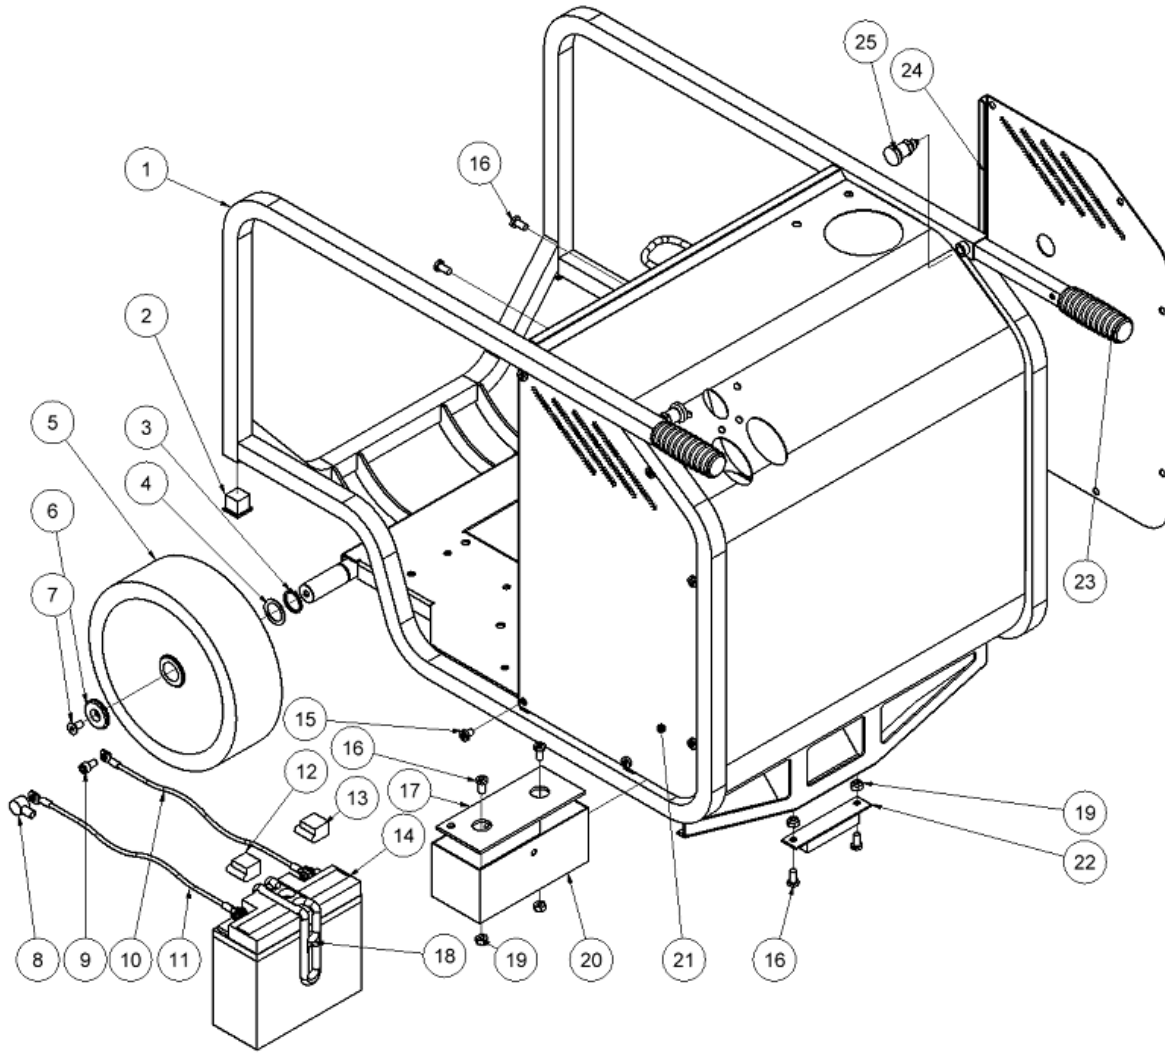

HPP13D spare parts list

From Serial No. 14392

Fig. 1

Pos.	Part No.	Description	Pcs.
1	8223339	Chassis complete HPP18	1
2	7721125	Tube plug 25x25	2
3	7621098	Retaining ring 25x2	2
4	7621100	Shim ring 25/35/1 mm	2
5	8722384	Wheel HPP13/18	2
6	8223321	Wheel lock	2
7	7632539	Screw M8x16 <i>Loctite 243</i>	2
8	7721950	Black Cover (battery)	1
9	7631395	Screw M8x14	1
10	9021565	Cable black w/cable terminal	1
11	9021564	Cable red w/cable terminal	1
12	7721196	Red Cover (battery)	1
13	7721195	Black Cover (battery)	1
14	7321194	Battery 12V/17Amp	1
15	7621042	Screw M8x10	12
16	7621044	Screw M8x16	6
17	8223395	Rubber mat	1
18	7721198	Rubber strap	1
19	7621010	Lock nut M8	4
20	8213345	Batterybox	1
21	8213341	Side cover Right	1
22	8721095	Rubber foot	1
23	9022430	Pull-out handle w/rubber grip	2
24	8213340	Side cover Left	1
25	7721197	Bolt <i>Loctite 243</i>	2