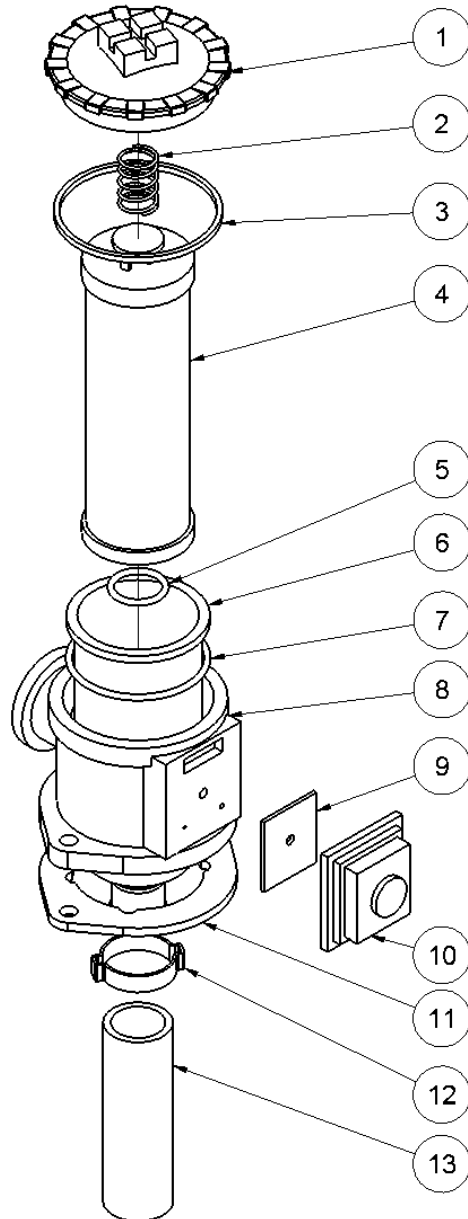

HPP13D spare parts list

From Serial No. 14392

Fig. 5

Pos.	Part No.	Description	Pcs.
1	9421189	Filter cover	1
2	9421193	Filter spring	1
3	9421502	Seal f/filter cover <i>Also included in 9421188</i>	1
4	9421190	Filter element	1
5	-	O-ring ø3x22 <i>Included in 9421188</i>	1
6	-	Filter cup	1
7	-	O-ring ø3x60 <i>Included in 9421188</i>	1
8	-	Filter housing	1
9	9422041	Ventilation filter	1
10	9422042	Cover f/ventilation filter	1
11	-	Seal <i>Included in 9421188</i>	1
12	7621789	Hose clamp	1
13	9022043	Filter hose	1
-	9421188	Seal kit filter <i>Pos. 3, 5, 7 and 11</i>	1
-	8421092	Filter complete <i>Pos. 1-13</i>	1