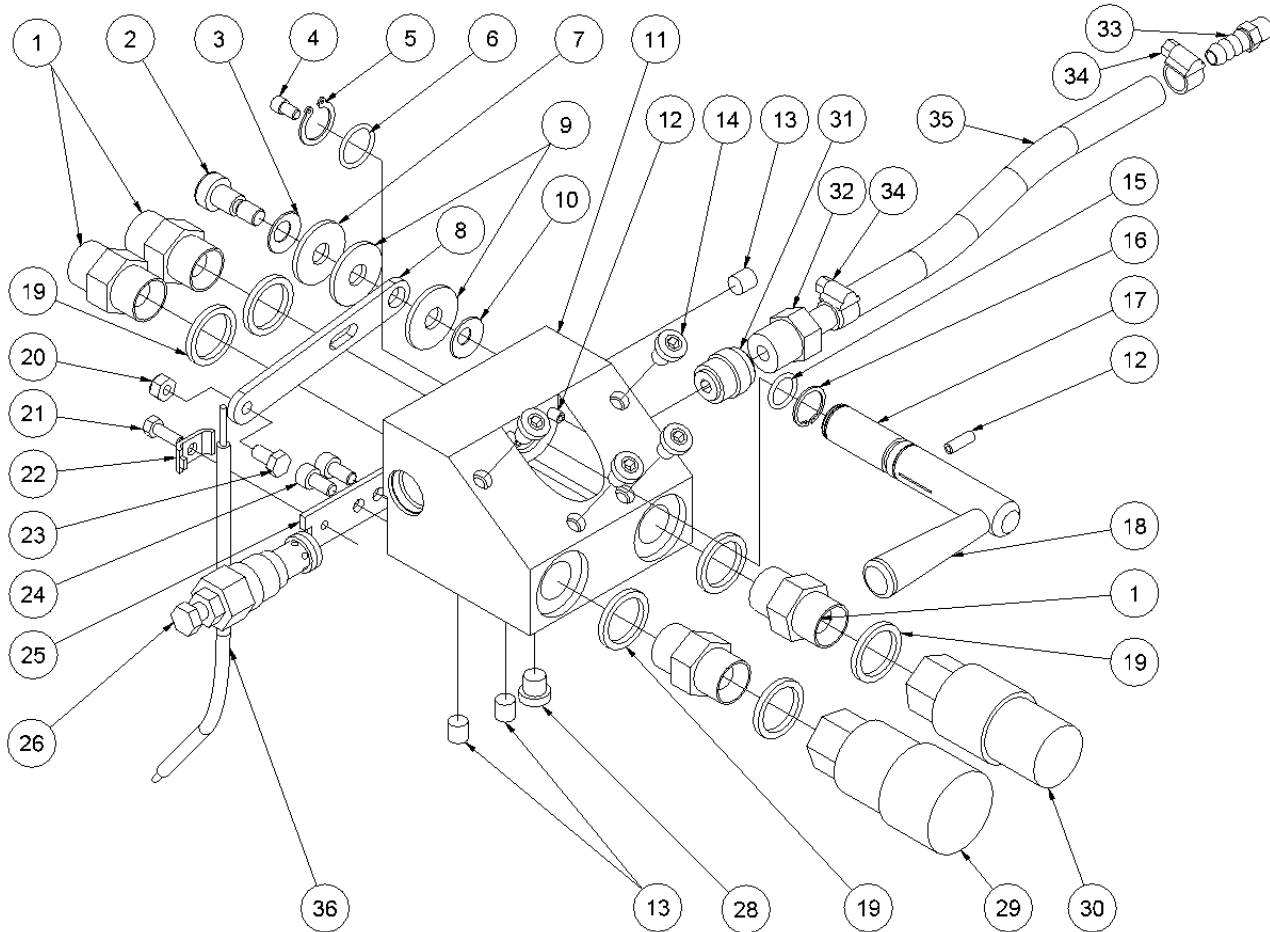

HPP13D spare parts list

From Serial No. 14392

Fig. 3

Pos.	Part No.	Description	Pcs.
1	7421063	Fitting 1/2"x1/2" BSP	4
2	7621647	Shoulder bolt $\varnothing 10/M8 \times 12$ <i>Loctite 638 - 20 Nm</i>	1
3	7621648	Disc spring $\varnothing 10.2/\varnothing 20 \times 0.8$	1
4	8621658	Screw M5x8 <i>Loctite 638</i>	1
5	7621606	Retaining ring A17	1
6	7521609	O-ring 17x2 mm	1
7	7621809	Washer 10x30x2	1
8	8221650	Eccentric plate <i>Grease with copper paste</i>	1
9	7621649	Nylon washer $\varnothing 10.5/30/2.5$	2
10	7621651	Disc spring $\varnothing 8.2/\varnothing 20 \times 1.0$	1
11	8221731	Valve block	1
12	7621050	Roll pin $\varnothing 5 \times 14$	3
13	7621037	Pipe plug 1/8" <i>Loctite 243</i>	3
14	7621044	Screw M8x16	4
15	7521608	O-ring 13x2 mm	1
16	7621607	Retaining ring AV17	1
17	8221792	Spool	1
18	7721094	Lever ON/OFF <i>Loctite 243</i>	1
19	7521072	Seal ring 1/2"	6
20	7621029	Lock nut M6	1
21	9921656	Screw M5	1
22	9921657	Cable clamp	1
23	8221652	Screw	1
24	7621653	Screw M6x12 <i>Loctite 243</i>	2
25	8221655	Cable plate	1
26	7421587	Pressure relief valve <i>40 Nm</i>	1
28	7621323	Threaded plug 1/8" w/seal	1
29	7401142	Q.R. coupling 1/2" BSP female	1
30	7401141	Q.R. coupling 1/2" BSP male	1
31	7421733	Check valve	1
32	7421735	Hose fitting 3/8"x1/2" <i>Loctite 542</i>	1
33	7421734	Hose fitting 3/8"x1/8"	1
34	7421740	Hose clip 3/8"	2
35	9021738	Hose 3/8"	1
36	9022064	Throttle cable complete	1
-	2121791	Valve block complete HPP13F/13D	1