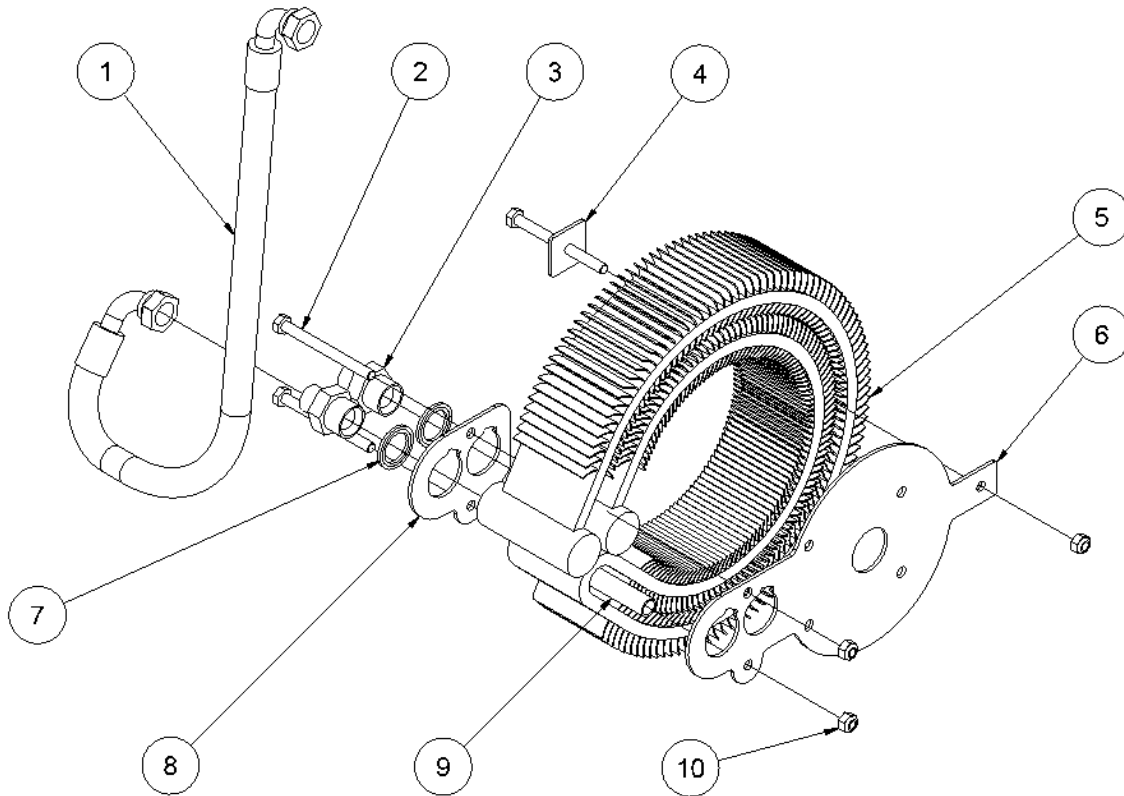

HPP13D spare parts list

From Serial No. 14392

Fig. 5

Pos.	Part No.	Description	Pcs.
1	9421189	Filter cover	1
2	9421193	Filter spring	1
3	9421502	Seal f/filter cover <i>Also included in 9421188</i>	1
4	9421190	Filter element	1
5	-	O-ring ø3x22 <i>Included in 9421188</i>	1
6	-	Filter cup	1
7	-	O-ring ø3x60 <i>Included in 9421188</i>	1
8	-	Filter housing	1
9	9422041	Ventilation filter	1
10	9422042	Cover f/ventilation filter	1
11	-	Seal <i>Included in 9421188</i>	1
12	7621789	Hose clamp	1
13	9022043	Filter hose	1
-	9421188	Seal kit filter <i>Pos. 3, 5, 7 and 11</i>	1
-	8421092	Filter complete <i>Pos. 1-13</i>	1

HPP13D spare parts list

From Serial No. 14392

Fig. 6

Pos.	Part No.	Description	Pcs.
1	8721584	Cooler pressure hose	1
2	7621047	Screw M8x90	3
3	7421582	Fitting 1/2"x3/4"	2
4	-	Plate	1
5	-	Cooler ø280-12	1
6	-	Bracket for cooler	1
7	7521118	Seal ring 3/4"	2
8	-	Plate	1
9	-	Distance tube ø12x1.5	1
10	7621010	Lock nut M8	3
-	2121103	Cooler complete <i>Pos. 2, 4, 5, 6, 8, 9, 10</i>	1