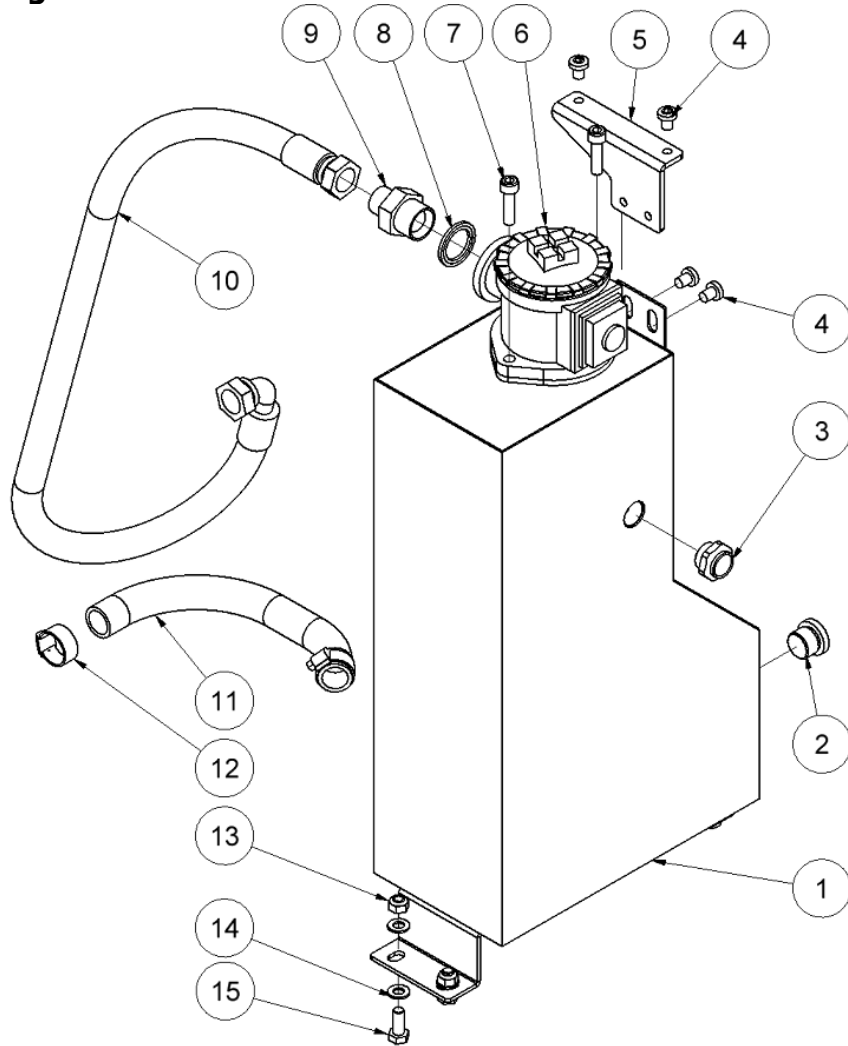

HPP13D spare parts list

From Serial No. 14392

Fig. 4

Pos.	Part No.	Description	Pcs.
1	8223342	Hydraulic tank HPP18	1
2	7621075	Threaded plug 1/2" w/seal	1
3	7721099	Sight glass 1/2" w/seal	1
4	7621042	Screw M8x10 <i>Loctite 243</i>	4
5	8223343	Tank bracket	1
6	8421092	Filter complete <i>See fig.5</i>	1
7	7621045	Screw M8x30 <i>Loctite 243</i>	2
8	7521118	Seal ring 3/4"	1
9	7421582	Fitting 1/2"x3/4"	1
10	8721583	Cooler pressure hose	1
11	9021479	Suction hose	1
12	7421082	Hose clip 3/4"	2
13	7621010	Lock nut M8	4
14	7621171	Washer M8	8
15	7623004	Screw M8x18	4