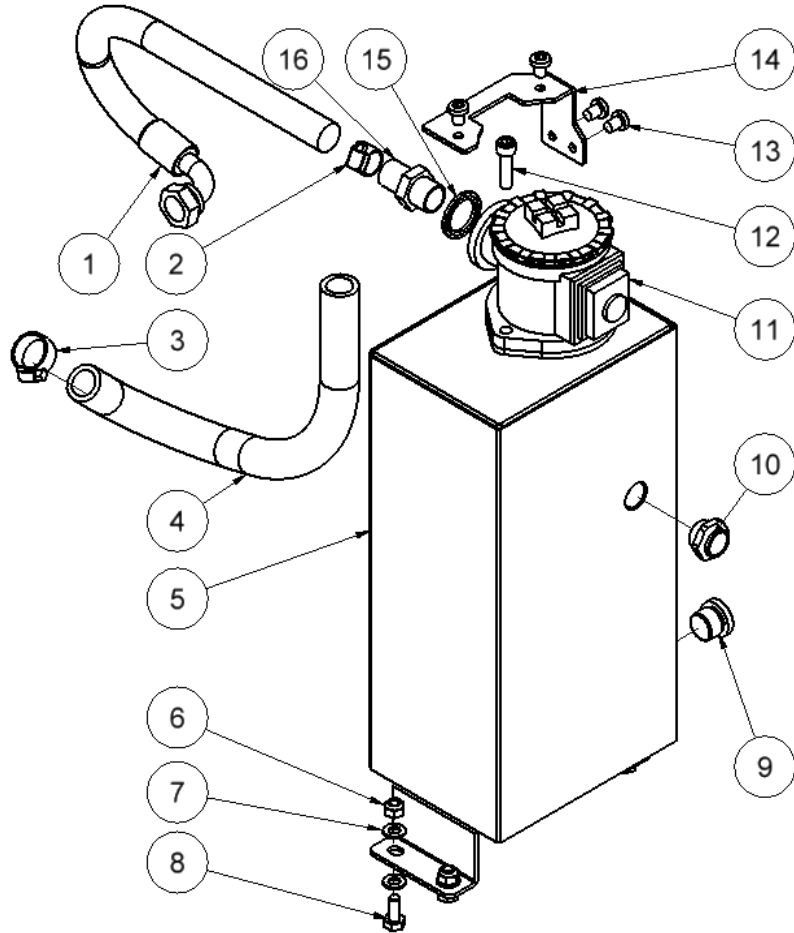

HPP09 spare parts list

From serial number 14712

Fig. 5

Pos.	Part No.	Description	Pcs.
1	8723422	Cooler hose	1
2	7421081	Hose clip 1/2"	1
3	7421082	Hose clip 3/4"	2
4	8723424	1/2" hose	1
5	8223355	Hydraulic tank	1
6	7621010	Lock nut M8	4
7	7621171	Washer M8	8
8	7623004	Screw M8x18	4
9	7621075	Threaded plug 1/2" w/seal	1
10	7721099	Sight glass 1/2" w/seal	1
11	8421092	Filter compelte See fig. 6	
12	7621045	Screw M8x30 <i>Loctite 243</i>	2
13	7621042	Scres M8x10	4
14	8223358	Bracket	1
15	7521118	Seal ring 3/4"	1
16	7421079	Hose fitting 1/2"x3/4"	1