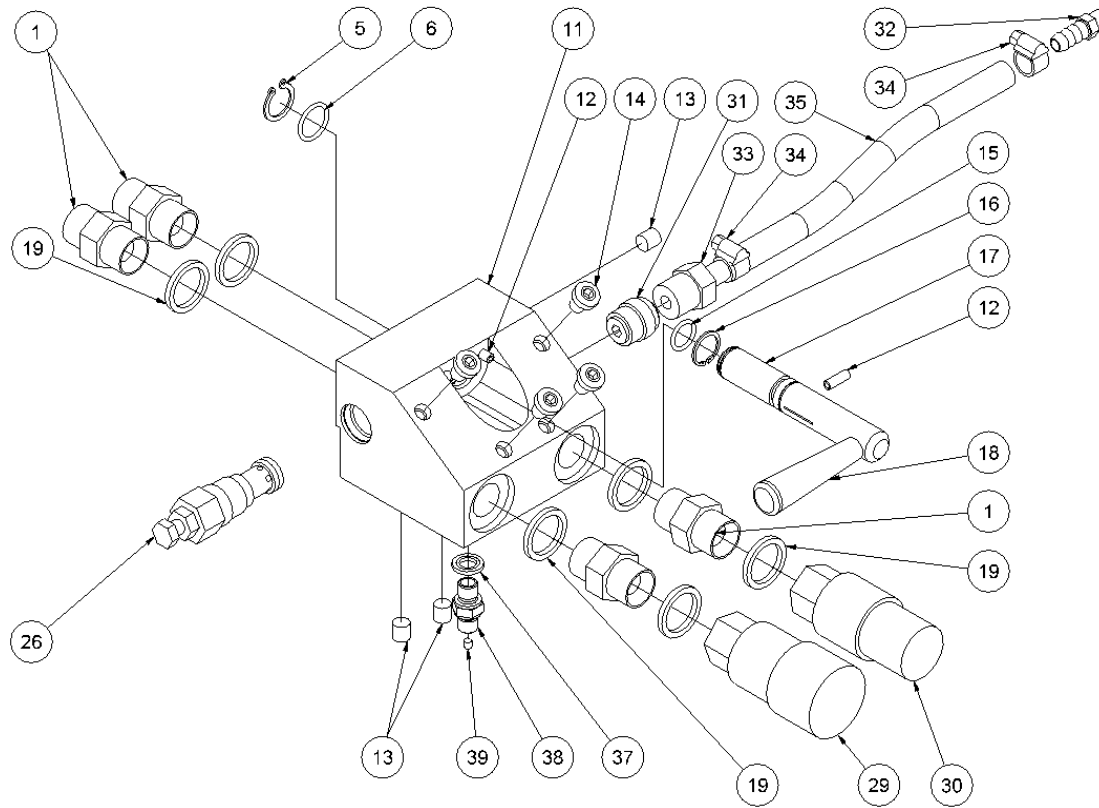

HPP09 spare parts list

From serial number 14712

Fig. 3

Pos.	Part No.	Description	Pcs.
1	7421063	Fitting 1/2"x1/2" BSP	4
5	7621606	Retaining ring A17	1
6	7521609	O-ring 17x2 mm	1
11	8221761	Valve block <i>Up to serial No. 5338</i>	1
11	8221731	Valve block <i>From serial No. 5339</i>	1
12	7621050	Roll pin ø5x14	3
13	7621037	Pipe plug 1/8" <i>Loctite 542</i>	3
14	7621044	Screw M8x16	4
15	7521608	O-ring 13x2 mm	1
16	7621607	Retaining ring AV17	1
17	8221605	Spool	1
18	7721094	Lever ON/OFF <i>Loctite 243</i>	1
19	7521072	Seal ring 1/2"	6
26	7421056	Pressure relief valve <i>30 Nm - up to serial No. 5338</i>	1
26	7421587	Pressure relief valve <i>40 Nm - from serial No. 5339</i>	1
29	7401142	Q.R. coupling 1/2" BSP female	1
30	7401141	Q.R. coupling 1/2" BSP male	1
31	7421733	Check valve	1
32	7421734	Hose fitting 3/8"x1/8" <i>Loctite 542</i>	1
33	7421735	Hose fitting 3/8"x1/2" <i>Loctite 542</i>	1
34	7421740	Hose clip 3/8"	2
35	9021768	Hose 3/8"	1
37	7521064	Seal ring 1/8"	1
38	8221024	Fitting 1/8"x1/8"	1
39	7421073	Fitting with reduction M4	1
-	2121741	Valve block complete	1