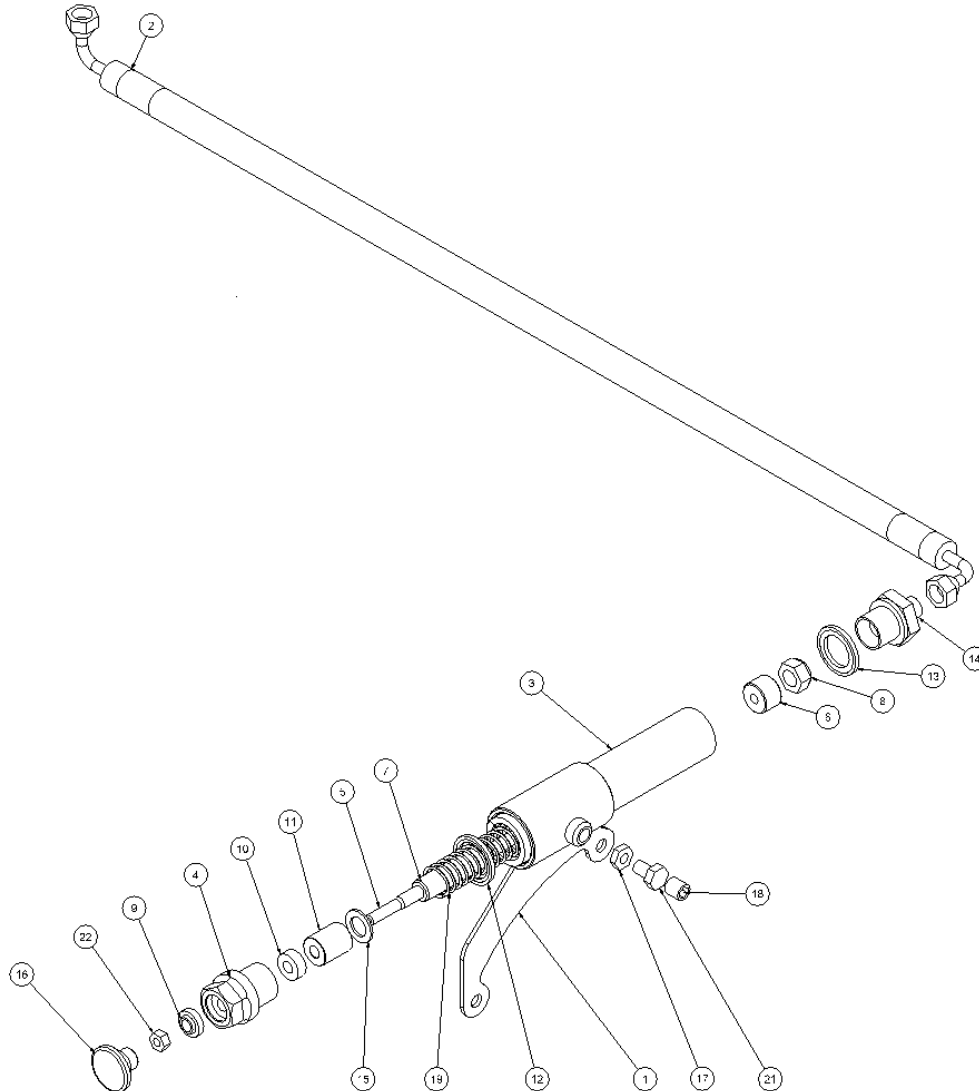

HPP09 spare parts list

From serial number 14712

Fig. 4

Pos.	Part No.	Description	Pcs.
1	8221087	POR bracket complete HPP09	1
2	8723423	POR hose HPP09	1
3	8221005	POR cylinder	1
4	8221006	Seal housing	1
5	8221007	Piston rod	1
6	8221008	Piston	1
7	8221009	Distance pipe	1
8	7621029	Nut M6	1
9	7521013	Seal	1
10	7521014	Seal	1
11	8221015	Guide element, bronze	1
12	7521018	Seal ring POR 18/24x2	1
13	7521017	Seal ring 3/8"	1
14	7421012	Fitting 3/8"x1/8"	1
15	7621021	Washer SS 10x16x1.2	1
16	8221131	POR head <i>Loctite 243</i>	1
17	7621028	Nut M6	1
18	7621031	Set screw M8x8	1
19	8621019	Compression spring	1
21	7621040	Screw M6x10	1
22	7621011	Nut M5 <i>Loctite 243</i>	1
-	2121106	POR complete <i>Pos. 3-16, 19, 22</i>	1