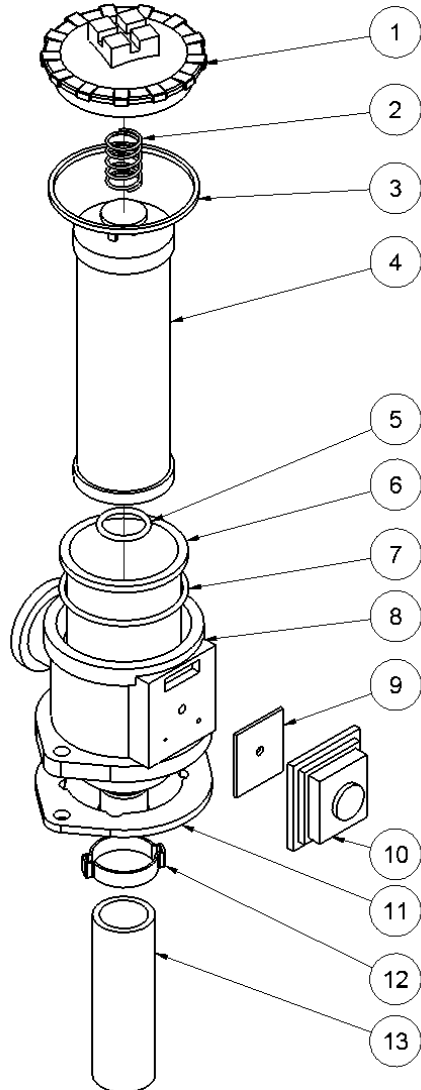

HPP09 spare parts list

From serial number 14712

Fig. 6

Pos.	Part No.	Description	Pcs.
1	9421189	Filter cover	1
2	9421193	Filter spring	1
3	9421502	Seal f/filter cover <i>Also included in 9421188</i>	1
4	9421190	Filter element	1
5	-	O-ring $\varnothing 3 \times 22$ <i>Included in 9421188</i>	1
6	-	Filter cup	1
7	-	O-ring $\varnothing 3 \times 60$ <i>Included in 9421188</i>	1
8	-	Filter housing	1
9	9422041	Ventilation filter	1
10	9422042	Cover f/ventilation filter	1
11	-	Seal <i>Included in 9421188</i>	1
12	7621789	Hose clamp	1
13	9022043	Filter hose	1
-	9421188	Seal kit filter <i>Pos. 3, 5, 7 and 11</i>	1
-	8421092	Filter complete <i>Pos. 1-13</i>	1