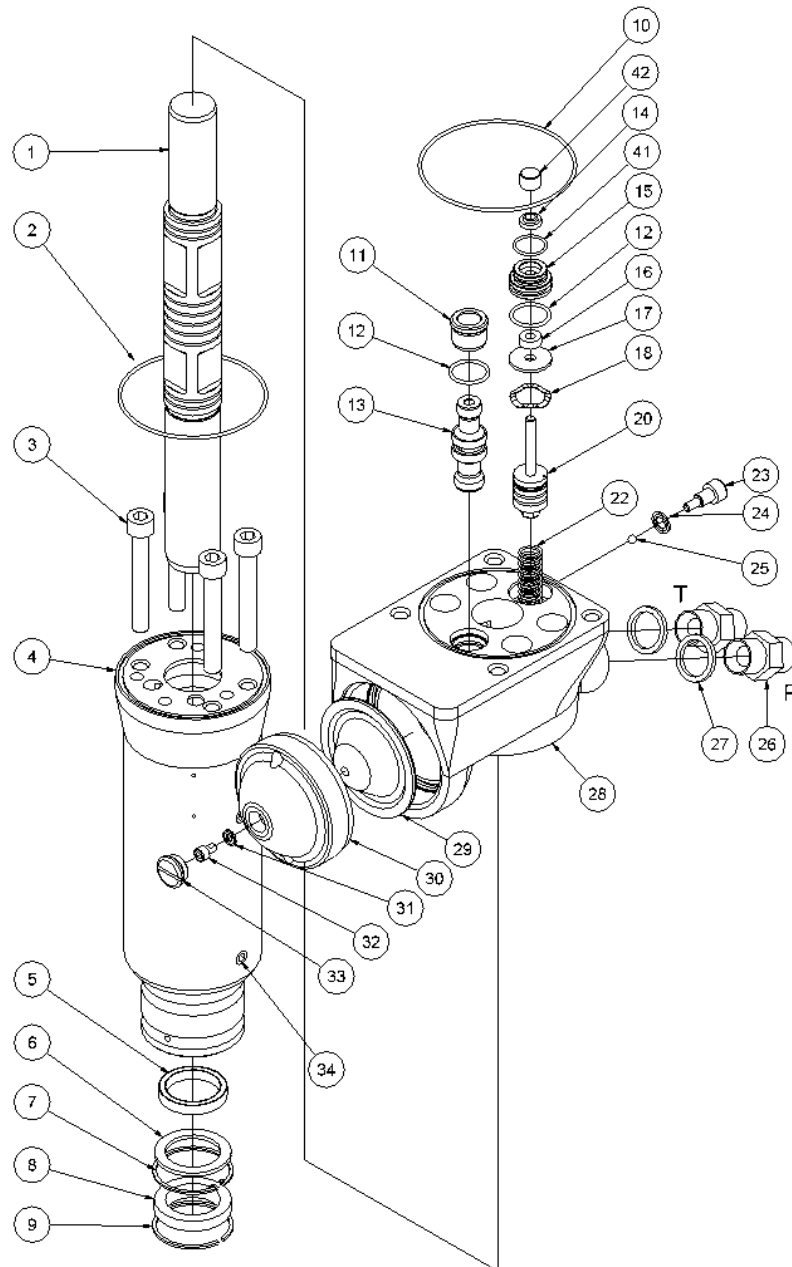

HPD Post Driver spare parts list

From Serial No. 13110

Fig. 3

Pos.	Part No.	Description	Pcs.
-	4141358	1/2" tailhose-set 0.3 m	1
-	7401141	Q.R. coupling 1/2" BSP male	1
-	7401142	Q.R. coupling 1/2" BSP female	1
1	8212123	Striking piston	1
2	7511247	O-ring 82x2	1
3	7611244	Screw M10x70 <i>Tighten crosswise 20-40-80 Nm</i>	4
4	9012130	Cylinder	1
5	7511232	Seal $\varnothing 32/\varnothing 40 \times 6$	1
6	8211223	Supporting washer $\varnothing 32.7 \times 45 \times 2.5$	1
7	7611229	Retaining ring	1
8	7511234	Rod wiper	1
9	7611230	Spring ring	1
10	7511246	O-ring 88x2	1
11	8211228	Sleeve	1
12	7511248	O-ring 20x2	2
13	8211200	Spool HH23/HH25 30 l.p.m.	1
14	7521013	Seal	1
15	8211226	Seal housing	1
16	7521014	Seal	1
17	8211251	Washer	1
18	7611252	Crinkled spring washer 23.8x17.3x0.3	1
20	9011750	Trigger piston complete	1
22	8611249	Compression spring 1.25x12.5x62.5	1
23	8611255	Screw M8 f/lock nut	1
24	7511254	Seal ring M8	1
25	7611253	Ball $\varnothing 5$ mm	1
26	7421063	Fitting 1/2"x1/2" BSP <i>Only for tail-hoses with female thread</i>	2
27	7521072	Seal ring 1/2"	2
28	8212121	Valve housing	1
29	7711091	Diaphragm	1
30	8211216	Accumulator cover	1
31	7511268	Seal ring M5	1
32	8611269	Screw M5 f/accumulator <i>Loctite 243</i>	1
33	8211256	Plug	1
34	7621037	Pipe plug 1/8" <i>Loctite 542</i>	4
41	7511300	O-ring 17x1.5	1
42	8211227	Distance piece	1
-	9011379	Seal kit	1