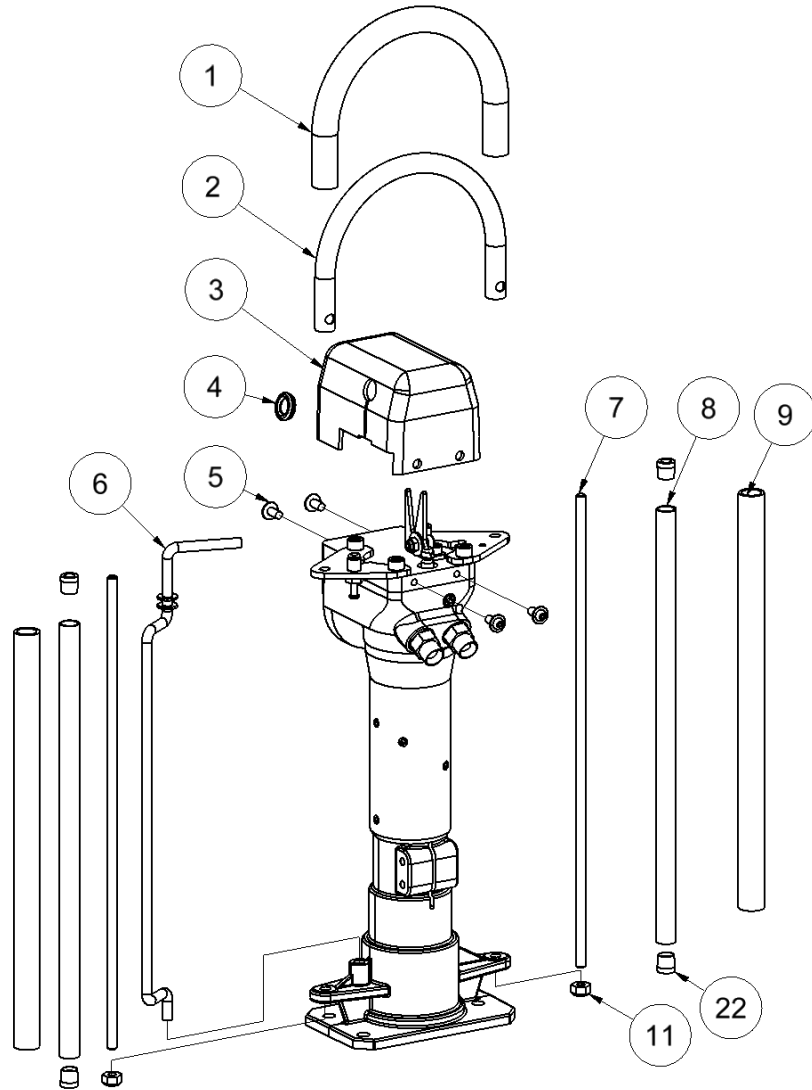

## From Serial No. 13110

Fig. 1

Pos.	Part No.	Description	Pcs.
1	7731447	Handle cover <i>Incl. in part No. 9012564 - not sold separately</i>	
2	9012564	Top handle	1
3	8712573	Top cover	1
4	7722412	Rubber grommet	1
5	7611282	Screw M8x16	4
6	8212731	Trigger lever	1
7	8612728	Threaded rod <i>Loctite 638</i>	2
8	9012730	Handle (435.5 mm)	2
9	7731447	Handle cover <i>Incl. In part No. 9012730 - not sold separately</i>	
11	7621027	Nut M10	2
22	8212589	Guide bushing <i>Incl. In part No. 9012730</i>	4

## From Serial No. 13110

Fig. 2

Pos.	Part No.	Description	Pcs.
1	8212588	Handle plate left	1
2	8212557	Top plate	1
3	8212566	Handle plate right	1
4	7631395	Screw M8x14 <i>Loctite 243</i>	2
5	7611634	Screw M8x20	1
6	7612558	Screw M10x35 <i>Loctite 243 - 80 Nm</i>	4
7	8212559	Trigger bracket	1
8	8212561	Distance bushing	1
9	8212560	Trigger plate	1
10	7621171	Washer M8	1
11	7621010	Lock nut M8	1

## From Serial No. 13110

Fig. 4

Pos.	Part No.	Description	Pcs.
1	8212831	Nose part	1
2	7611238	Screw M10x50 <i>Loctite 243 - 40 Nm</i>	2
3	7621330	Screw M12x35	2
4	7631990	Lock nut M12	2
5	8212568	Anvil	1
6	8212569	Bushing	1
7	7612571	Retaining ring 80x4	1
8*	8213408	Spring guide	1
9*	7613407	Spring	1