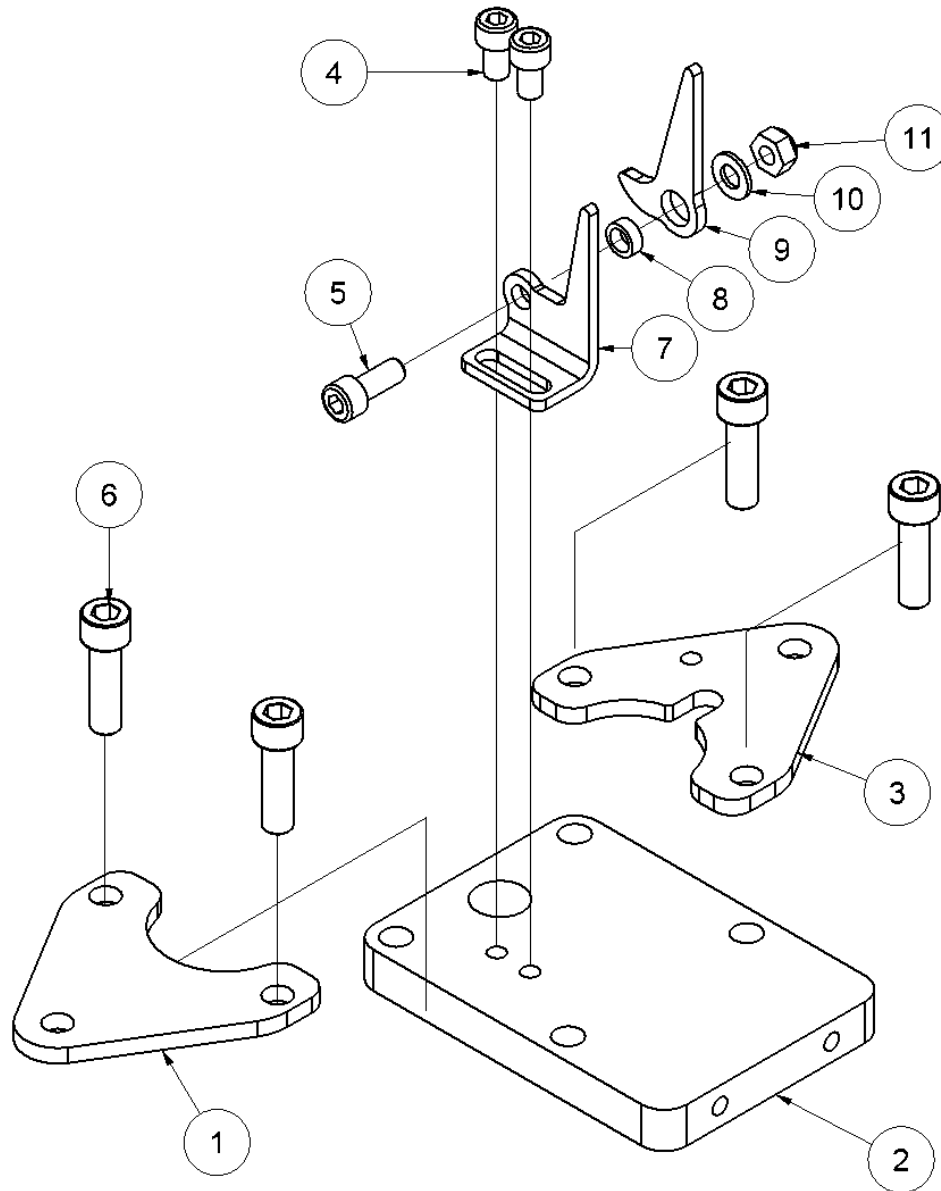

## From Serial No. 13110

Fig. 1

Pos.	Part No.	Description	Pcs.
1	7731447	Handle cover <i>Incl. in part No. 9012564 - not sold separately</i>	
2	9012564	Top handle	1
3	8712573	Top cover	1
4	7722412	Rubber grommet	1
5	7611282	Screw M8x16	4
6	8212731	Trigger lever	1
7	8612728	Threaded rod <i>Loctite 638</i>	2
8	9012730	Handle (435.5 mm)	2
9	7731447	Handle cover <i>Incl. In part No. 9012730 - not sold separately</i>	
11	7621027	Nut M10	2
22	8212589	Guide bushing <i>Incl. In part No. 9012730</i>	4

# HPD Post Driver spare parts list

## From Serial No. 13110

Fig. 2

Pos.	Part No.	Description	Pcs.
1	8212588	Handle plate left	1
2	8212557	Top plate	1
3	8212566	Handle plate right	1
4	7631395	Screw M8x14 <i>Loctite 243</i>	2
5	7611634	Screw M8x20	1
6	7612558	Screw M10x35 <i>Loctite 243 - 80 Nm</i>	4
7	8212559	Trigger bracket	1
8	8212561	Distance bushing	1
9	8212560	Trigger plate	1
10	7621171	Washer M8	1
11	7621010	Lock nut M8	1

## From Serial No. 13110

Fig. 4

Pos.	Part No.	Description	Pcs.
1	8212831	Nose part	1
2	7611238	Screw M10x50 <i>Loctite 243 - 40 Nm</i>	2
3	7621330	Screw M12x35	2
4	7631990	Lock nut M12	2
5	8212568	Anvil	1
6	8212569	Bushing	1
7	7612571	Retaining ring 80x4	1
8*	8213408	Spring guide	1
9*	7613407	Spring	1