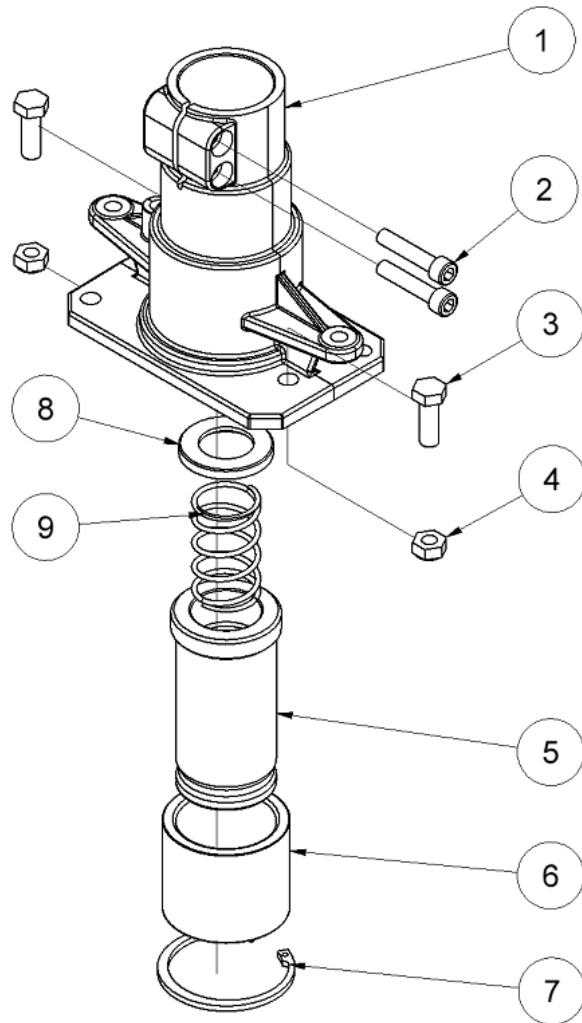

## From Serial No. 13110

Fig. 3

Pos.	Part No.	Description	Pcs.
-	4141358	1/2" tailhose-set 0.3 m	1
-	7401141	Q.R. coupling 1/2" BSP male	1
-	7401142	Q.R. coupling 1/2" BSP female	1
1	8212123	Striking piston	1
2	7511247	O-ring 82x2	1
3	7611244	Screw M10x70 <i>Tighten crosswise 20-40-80 Nm</i>	4
4	9012130	Cylinder	1
5	7511232	Seal $\varnothing 32/\varnothing 40 \times 6$	1
6	8211223	Supporting washer $\varnothing 32.7 \times 45 \times 2.5$	1
7	7611229	Retaining ring	1
8	7511234	Rod wiper	1
9	7611230	Spring ring	1
10	7511246	O-ring 88x2	1
11	8211228	Sleeve	1
12	7511248	O-ring 20x2	2
13	8211200	Spool HH23/HH25 30 l.p.m.	1
14	7521013	Seal	1
15	8211226	Seal housing	1
16	7521014	Seal	1
17	8211251	Washer	1
18	7611252	Crinkled spring washer 23.8x17.3x0.3	1
20	9011750	Trigger piston complete	1
22	8611249	Compression spring 1.25x12.5x62.5	1
23	8611255	Screw M8 f/lock nut	1
24	7511254	Seal ring M8	1
25	7611253	Ball $\varnothing 5$ mm	1
26	7421063	Fitting 1/2"x1/2" BSP <i>Only for tail-hoses with female thread</i>	2
27	7521072	Seal ring 1/2"	2
28	8212121	Valve housing	1
29	7711091	Diaphragm	1
30	8211216	Accumulator cover	1
31	7511268	Seal ring M5	1
32	8611269	Screw M5 f/accumulator <i>Loctite 243</i>	1
33	8211256	Plug	1
34	7621037	Pipe plug 1/8" <i>Loctite 542</i>	4
41	7511300	O-ring 17x1.5	1
42	8211227	Distance piece	1
-	9011379	Seal kit	1

## From Serial No. 13110

Fig. 4

Pos.	Part No.	Description	Pcs.
1	8212831	Nose part	1
2	7611238	Screw M10x50 <i>Loctite 243 - 40 Nm</i>	2
3	7621330	Screw M12x35	2
4	7631990	Lock nut M12	2
5	8212568	Anvil	1
6	8212569	Bushing	1
7	7612571	Retaining ring 80x4	1
8*	8213408	Spring guide	1
9*	7613407	Spring	1