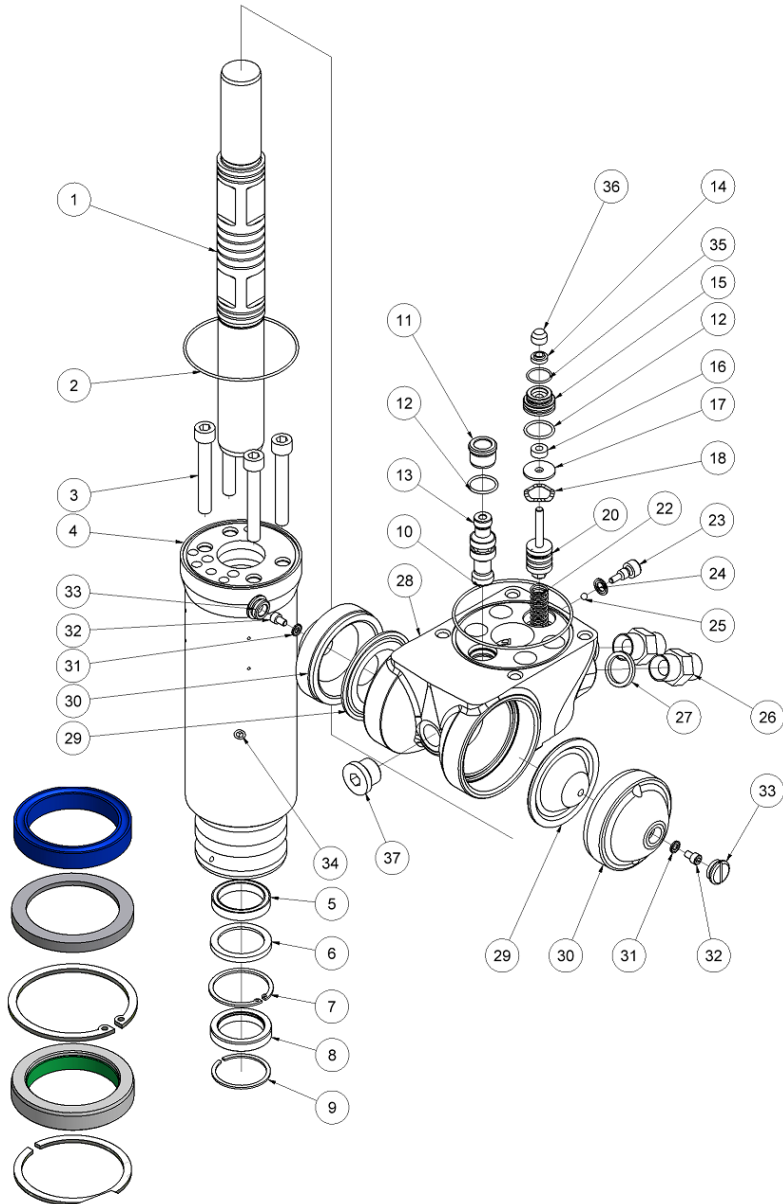

HH35 Spare Parts List

From Serial No. 12263

Fig. 2

Pos.	Part No.	Description	Pcs.
-	4141358	1/2" tailhose-set 0.3 m	1
-	7401141	Q.R. coupling 1/2" BSP male	1
-	7401142	Q.R. coupling 1/2" BSP female	1
1	8212415	Striking piston	1
2	7512001	O-ring 86x2	1
3	8612425	Screw M12x80 <i>Tighten crosswise 20-40-80 Nm</i>	4
4	9012435	Cylinder	1
5	7512005	Seal $\varnothing 36/\varnothing 46 \times 7.3$	1
6	8212006	Supporting washer	1
7	7612007	Retaining ring	1
8	9012025	Rod wiper complete	1
9	7612009	Spring ring	1
10	7512002	O-ring 90x2	1
11	8211228	Sleeve	1
12	7511248	O-ring 20x2	2
13	8212424	Spool	1
14	7521013	Seal	1
15	8211226	Seal housing	1
16	7521014	Seal	1
17	8211251	Washer	1
18	7611252	Crinkled spring washer 23.8x17.3x0.3	1
20	9011750	Trigger piston complete	1
22	8611249	Compression spring 1.25x12.5x62.5	1
23	8611255	Screw M8 f/lock nut	1
24	7511254	Seal ring M8	1
25	7611253	Ball $\varnothing 5$ mm	1
26	7421343	Fitting 1/2"x3/4" JIC	2
27	7521072	Seal ring 1/2"	2
28	8212416	Valve housing	1
29	7711091	Diaphragm	2
30	8211216	Accumulator cover	2
31	7511268	Seal ring M5	2
32	8611269	Screw M5 f/accumulator	2
33	8211256	Plug	2
34	7621037	Pipe plug 1/8"	6
35	7511300	O-ring 17x1.5	1
36	8211227	Distance piece	1
37	7621075	Threaded plug 1/2" w/seal	1
-	9012071	Seal kit	1