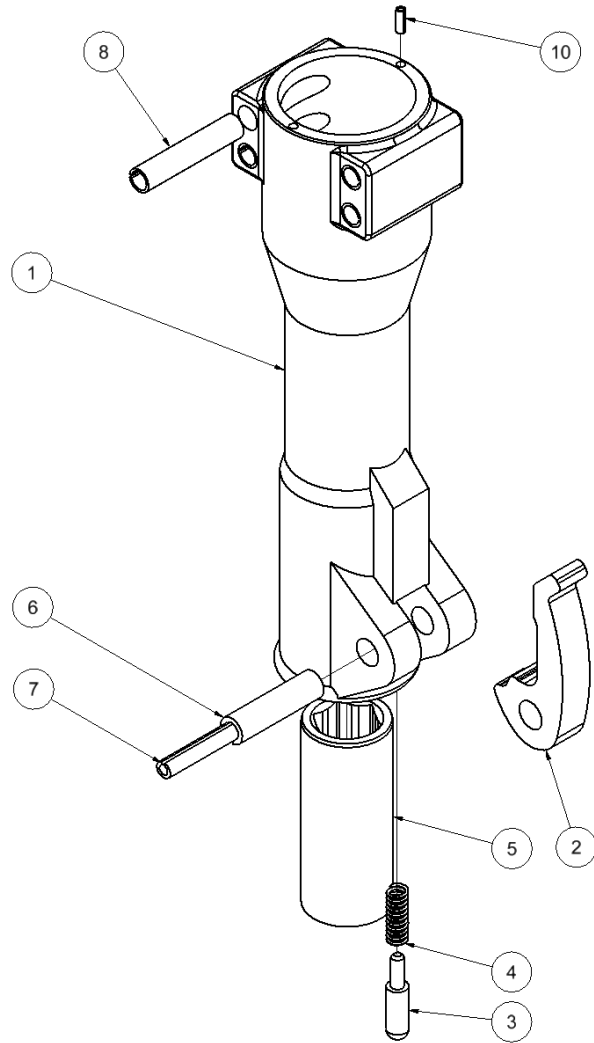

HH35 Spare Parts List

From Serial No. 12263

Fig. 3

Pos.	Part No.	Description	Pcs.
1	8212751	Nose part HH35	1
2	8211220	Latch	1
3	8211221	Pin	1
4	8611222	Compression spring 2x10x38.5	1
5	8212743	Chisel bushing Hex 28x152	1
5	8211218	Chisel bushing Hex 32x152	1
5	8211619	Chisel bushing Hex 28x160	1
5	8211219	Chisel bushing Hex 32x160	1
6	7611241	Roll pin $\varnothing$16x60	1
7	7611242	Roll pin $\varnothing$10x60	1
8	7612003	Roll pin $\varnothing$14x70	4
10	7621050	Roll pin $\varnothing$5x14	1
-	1112822	Nose part complete Hex 28x152	1
-	1112753	Nose part complete Hex 28x160	1
-	1112761	Nose part complete Hex 32x152	1
-	1112841	Nose part complete Hex 32x160	1