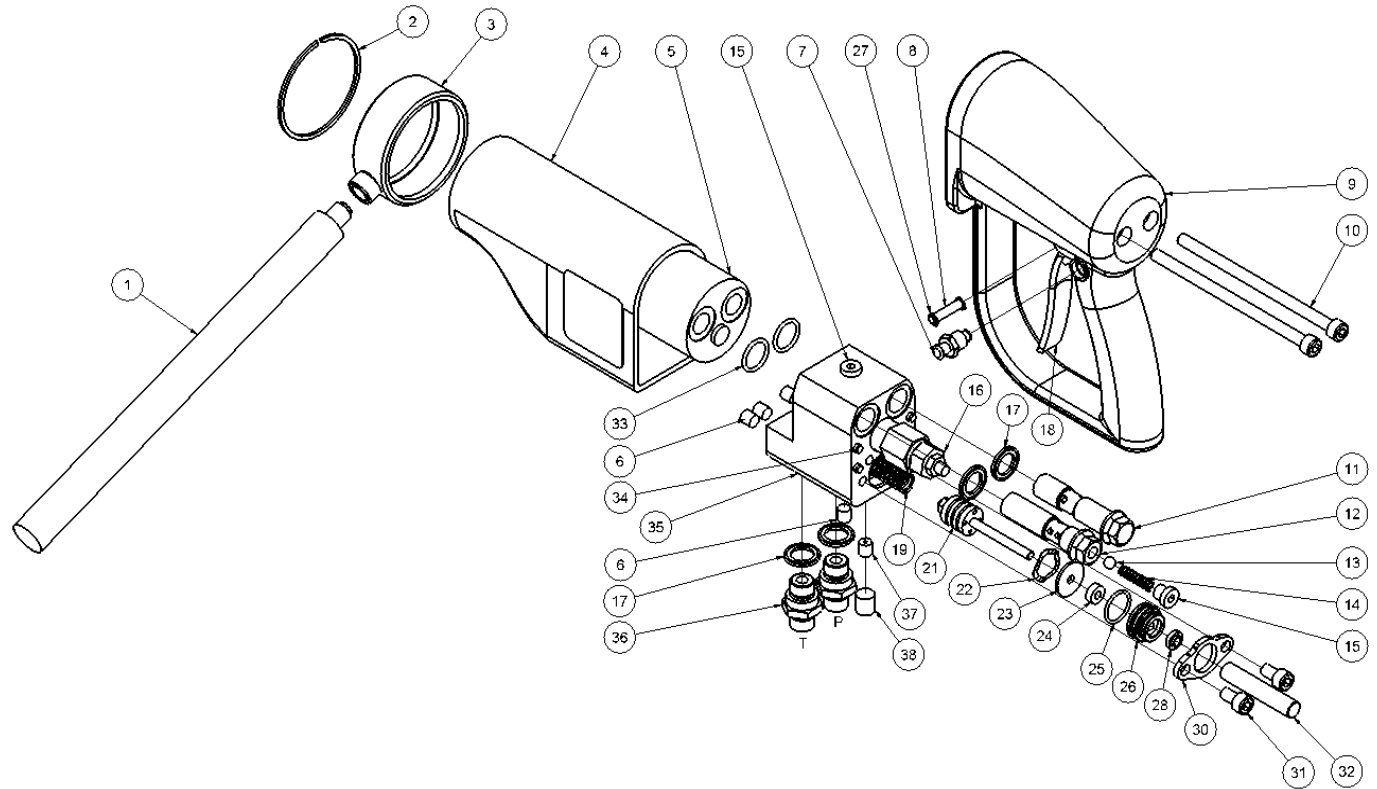

# HCD25-100/HCD50-200 Spare Parts List From serial number 0152

Fig. 1

Pos.	Part No.	Description	Pcs.
-	4341408	3/8" tailhose-set 2 m <i>Incl. quick-release couplings</i>	1
-	7401141	Q.R. coupling 1/2" BSP male	1
-	7401142	Q.R. coupling 1/2" BSP female	1
1	9031603	Supporting handle	1
2	7631449	Retaining ring	1
3	8231597	Handle ring w/bushing	1
4	8731385	Plastic cover <i>For HCD 50-200</i>	1
4	8731594	Plastic cover <i>For HCD25-100</i>	1
5	7331383	OMM32 motor <i>For HCD50-200</i>	1
5	7331593	OMM 12.5 motor <i>For HCD25-100</i>	1
6	7621037	Pipe plug 1/8" <i>Loctite 542</i>	4
7	9031381	Lock complete	1
8	8231396	Pin ø6	1
9	8231388	Handle	1
10	8631445	Screw M8x145 <i>Loctite 243 - 25 Nm</i>	2
11	8231398	Banjo bolt <i>55 Nm</i>	1
12	8231397	Banjo bolt <i>55 Nm</i>	1
13	7631400	Ball ø8.5 mm	1
14	8631399	Compression spring 0.8x6.3x33	1
15	7621323	Threaded plug 1/8" w/seal	2
16	7421056	Pressure relief valve <i>30 Nm</i> <i>HCD25-100: 125 bar</i> <i>HCD50-200: 115 bar</i>	1
17	7521017	Seal ring 3/8"	4
18	8231382	Trigger lever	1
19	8611249	Compression spring 1.25x12.5x62.5	1

21	9012044	Trigger piston complete	1
22	7611252	Crinkled spring washer 23.8x17.3x0.3	1
23	8211251	Washer	1
24	7521014	Seal	1
25	7511248	O-ring 20x2	1
26	8211226	Seal housing	1
27	7611306	Retaining ring A6	2
28	7521013	Seal	1
30	8231386	Mounting plate	1
31	7631395	Screw M8x14 <i>Loctite 243 - 30 Nm</i>	2
32	8731393	Distance piece trigger	1
33	7531390	O-ring 19x2.5	2
34	7631391	Cylinder pin ø6x12	4
35	8231384	Valve housing	1
36	8231394	Fitting 3/8"x3/8" <i>70 Nm</i>	2
37	8231737	Pipe plug 1/8" <i>Only for HCD50-200</i>	1
38	7621036	Pipe plug 1/4" <i>Loctite 542</i>	1
-	9031549	Seal kit	1
-	9031550	Seal kit motor	1