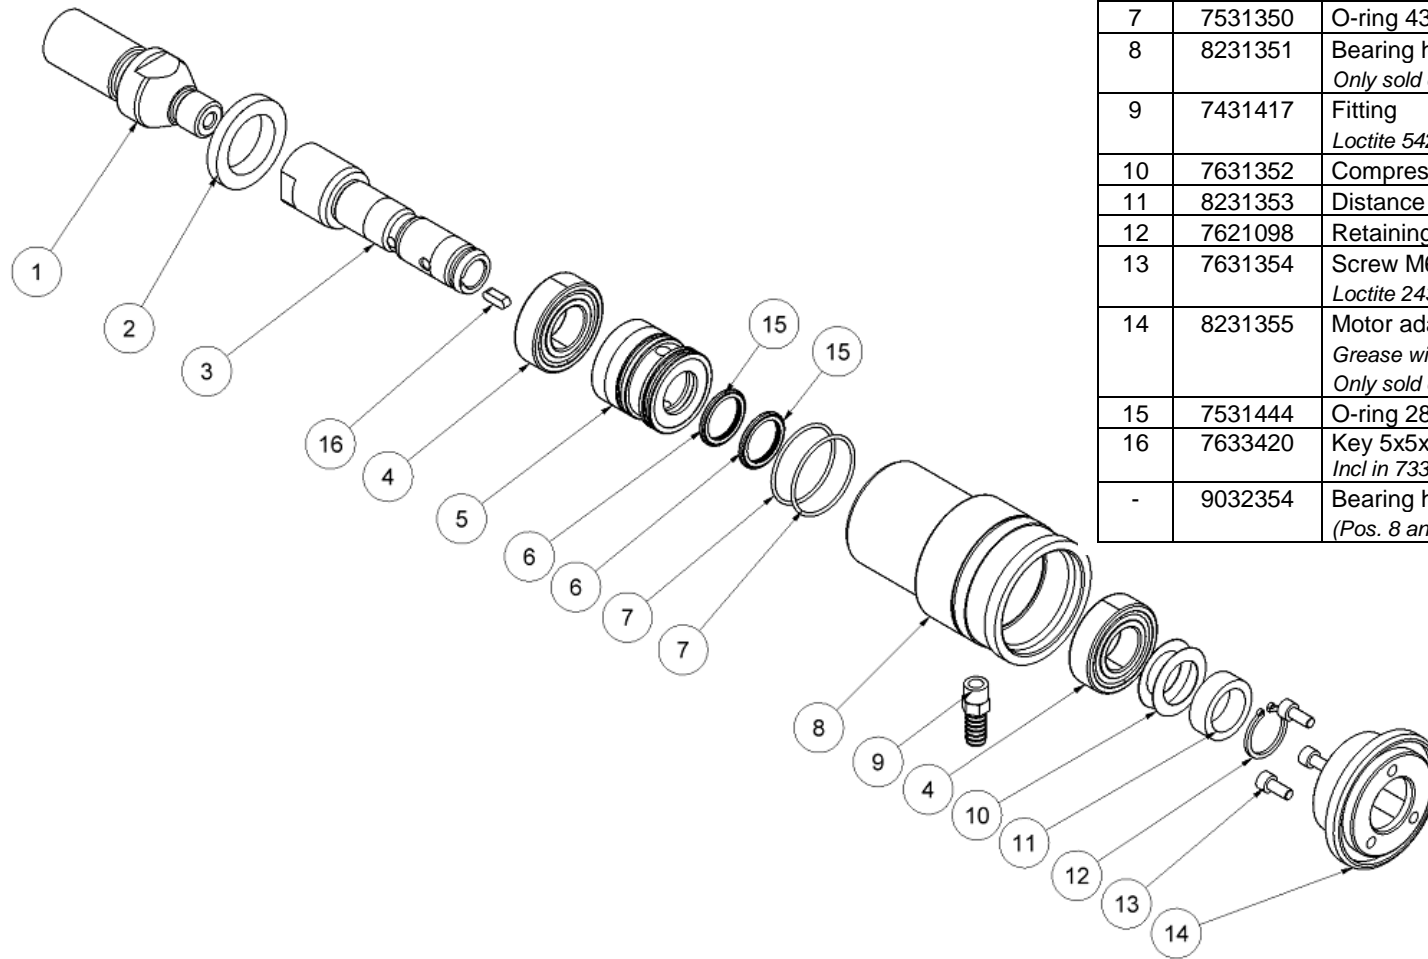

HCD25-100/HCD50-200

Spare Parts List

From serial number 0152

Fig. 2

Pos.	Part No.	Description	Pcs.
-	4341470	3/8" waterhose-set cmpl. w/ball valve	1
1	8231410	Front adaptor <i>Grease with copper paste</i>	1
2	7531345	Seal $\varnothing 35/\varnothing 52/9$ mm	1
3	8231346	Shaft	1
4	7631347	Bearing	2
5	8231348	Seal housing	1
6	7531349	Seal	2
7	7531350	O-ring 43x2	2
8	8231351	Bearing housing <i>Only sold complete - part No. 9032354</i>	1
9	7431417	Fitting <i>Loctite 542</i>	1
10	7631352	Compression ring	2
11	8231353	Distance ring	1
12	7621098	Retaining ring 25x2	1
13	7631354	Screw M6x14 <i>Loctite 243 - 20 Nm</i>	3
14	8231355	Motor adaptor <i>Grease with aluminiums paste</i> <i>Only sold complete - part No. 9032354</i>	1
15	7531444	O-ring 28x2.5	2
16	7633420	Key 5x5x16 <i>Incl in 7331383 / 7331593</i>	1
-	9032354	Bearing housing complete <i>(Pos. 8 and 14)</i>	1